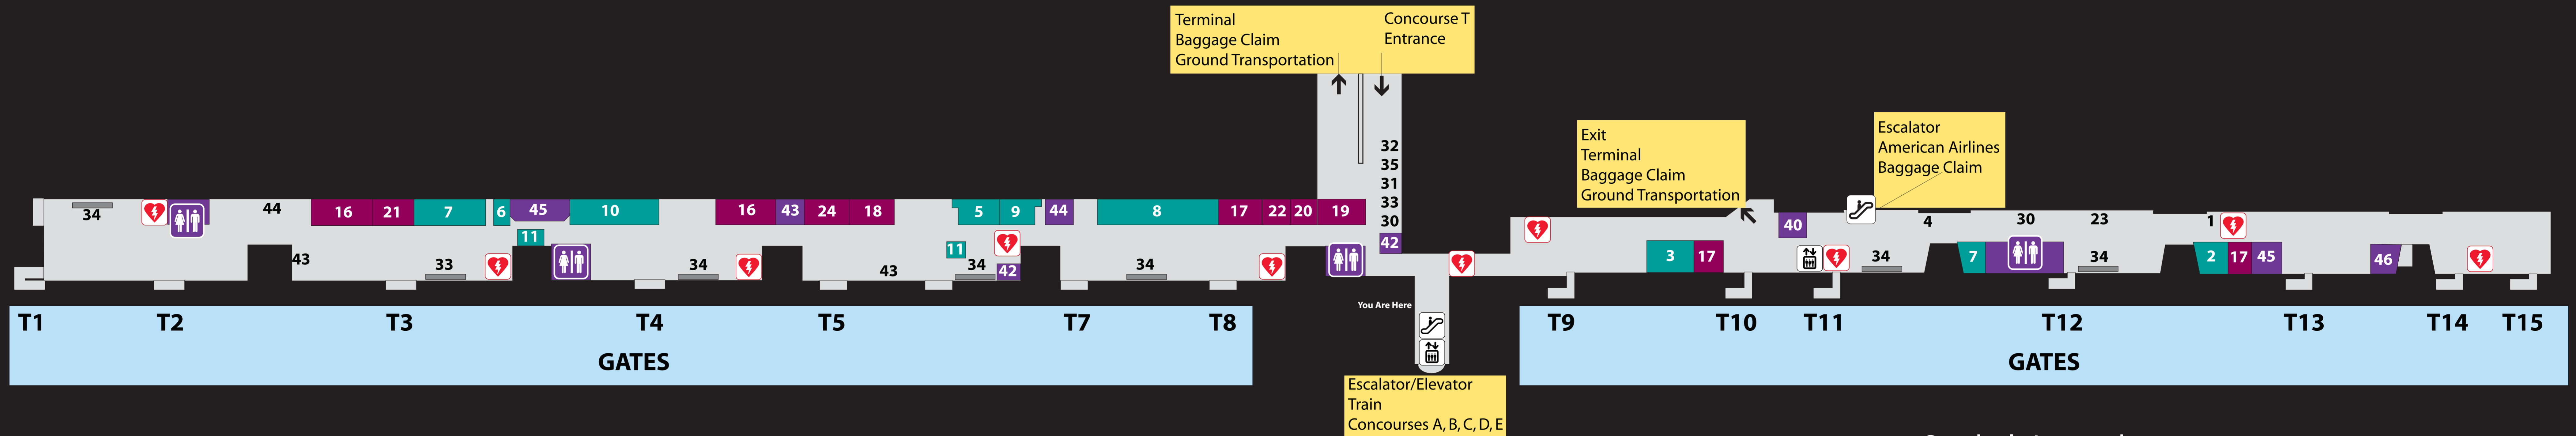

Concourse T Directory

Food & Beverages

- 1 Blimpie Express Subs
- 2 Brews and Blues
- 3 Burger King
- 4 Chili's To Go
- 5 Famous Famiglia
- 6 Freshens Smoothies
- 7 Starbucks Coffee
- 8 Le Petite Bistro
- 9 Nathan's Hot Dogs / Arthur Treacher's
- 10 On The Border
- 11 The Grove / Rocky Mountain Chocolate Factory

Retail

- 16 Atlanta News Connection
- 17 Atlanta News and Gifts
- 18 Bare Escentuals
- 19 Brookstone
- 20 Erwin Pearl
- 21 Great Sports
- 22 Palm
- 23 UV3/Topanga
- 24 Wilson Leather & Gifts

Services

- 30 ATM
- 31 BTS (Business Traveler Services)
  Pre-paid Phone Cards
  Fed Ex
  Internet Access
- 32 Regus Express
- 33 Telephones, TTY, Volume Control Telephones
- 34 Telephones, Volume Control Telephone
- 35 Travelx

Airport Facilities

- 40 American Airlines Admirals Club
- 41 Delta Air Lines Crown Room Club
- 42 Delta Air Lines Ticket Service Center
- 43 Delta Self Service Center
- 44 Delta Recharge Station
- 45 Smoking Lounge
- 46 United Airlines Red Carpet Room

Symbols Legend

- ATM (Cash Machine)
- Automated Emergency Defibrillator (AED)
- Dedicated Seating
- Elevator
- Escalator
- Food and Beverage
- Restrooms
- Retail
- Shoeshine
- Smoking Lounges
- Telephones
- TTY
- U.S. Post Office Drop Box
- Vending Machines
- Volume Control Telephones

Amenities and Services in the Terminal and Other Concourses

Terminal - Ticketing/Baggage Claim

Food & Beverages

- Asian Chao
- Atlanta Bread Company (24 hours)
- Bistro Del Sol
- Domino's Pizza (24 hours)
- Edy's Ice Cream
- Houlihan's
- Paschal's Southern Cuisine
- Seattle's Best Coffee
- Wendy's (24 hours)

Retail

- Atlanta Flowers
- Brookstone
- Candy Express
- City Store
- Everything Under $20
- Georgia Lottery
- Hudson Booksellers
- Hudson News
- Kids Works
- Rent-A-Cellular
- Sunglass Hut
- The Body Shop
- The Coca-Cola Store
- Wilson's Leather

Airport Facilities

Services

Concourse A

Food & Beverages

Retail

Services

- ATM
- BTS (Business Traveler Services)
- Pre-paid Phone Cards
- Oversized Delivery Drop Box
- Regus Express
- Shoeshine
- Telephones, TTY, Volume Control Telephones
- U.S. Post Office Drop Box

Concourse B

Food & Beverages

Retail

Services

- ATM
- Regus Express / Neat Receipts
- Shoe Shine
- Telephones, TTY, Volume Control Telephones
- U.S. Post Office Drop Box

Concourse C

Food & Beverages

- Atlanta Bread Co.
- Ben & Jerry's Ice Cream
- Charley's Steakery
- Cool Zone
- Last Call South Bar
- Moe's
- Paschal's / LaCarousel
- Plane Delicious
- Popeye's Chicken
- Sam Adams Brew House
- Seattle's Best Coffee
- The Grove / Rocky Mountain
- Chocolate Factory
- Miller Lite Victory Lane
- Vending Machines
- Wendy's

Retail

- Atlanta News & Gifts
- Brookstone
- CNN News Stand
- Erwin Pearl
- Inmotion Entertainment
- News Connection
- Palm
- Rent-a-Cellular
- Rosetta Stone / Neat Receipts
- Simply Books
- Sweet Factory

Services

Concourse D

Food & Beverages

- Blimpies
- Burger King / Cinnabon
- Chili's Bar and Bites
- Chili's To Go
- Freshens Smoothies
- Nathan's Hot Dogs
- Phillips Seafood
- Sbarros
- Sojourner's Lounge
- Starbucks Coffee
- Sweet Georgia Brown
- Swensen's / ICBY
- Uncle Ed's Cookies
- Quilzina's Subs
- Wolfgang Puck
- Vending Machines

Retail

- Book Business
- Destination ATL
- Friedman's Shoes
- News Connection
- News Exchange
- Rosetta Stone
- Tickers

Services

- ATM
- BTS (Business Traveler Services)
- Fed Ex
- Pre-Paid Phone Cards
- Travel Insurance
- Neat Receipts
- Telephones, TTY, Volume Control Telephones
- U.S. Post Office Drop Box

Concourse E

Food & Beverages

- Arby's
- Arby's Market Fresh
- Caribou Coffee
- Freshens
- McDonald's
- Nature's Table
- Panda Express
- Qdoba
- Starbucks
- Sojourner's
- TGI Friday's
- The Bar
- Villa Pizza
- Vending Machines

Retail

- Atlanta Emporium
- Brookstone
- CNN Newsstand
- Destination ATL
- Duty Free Shops
- Erwin Pearl
- Global News Express
- Inmotion Entertainment
- Rent-A-Cellular / Neat Receipts
- Simply Books
- Tumi

Services