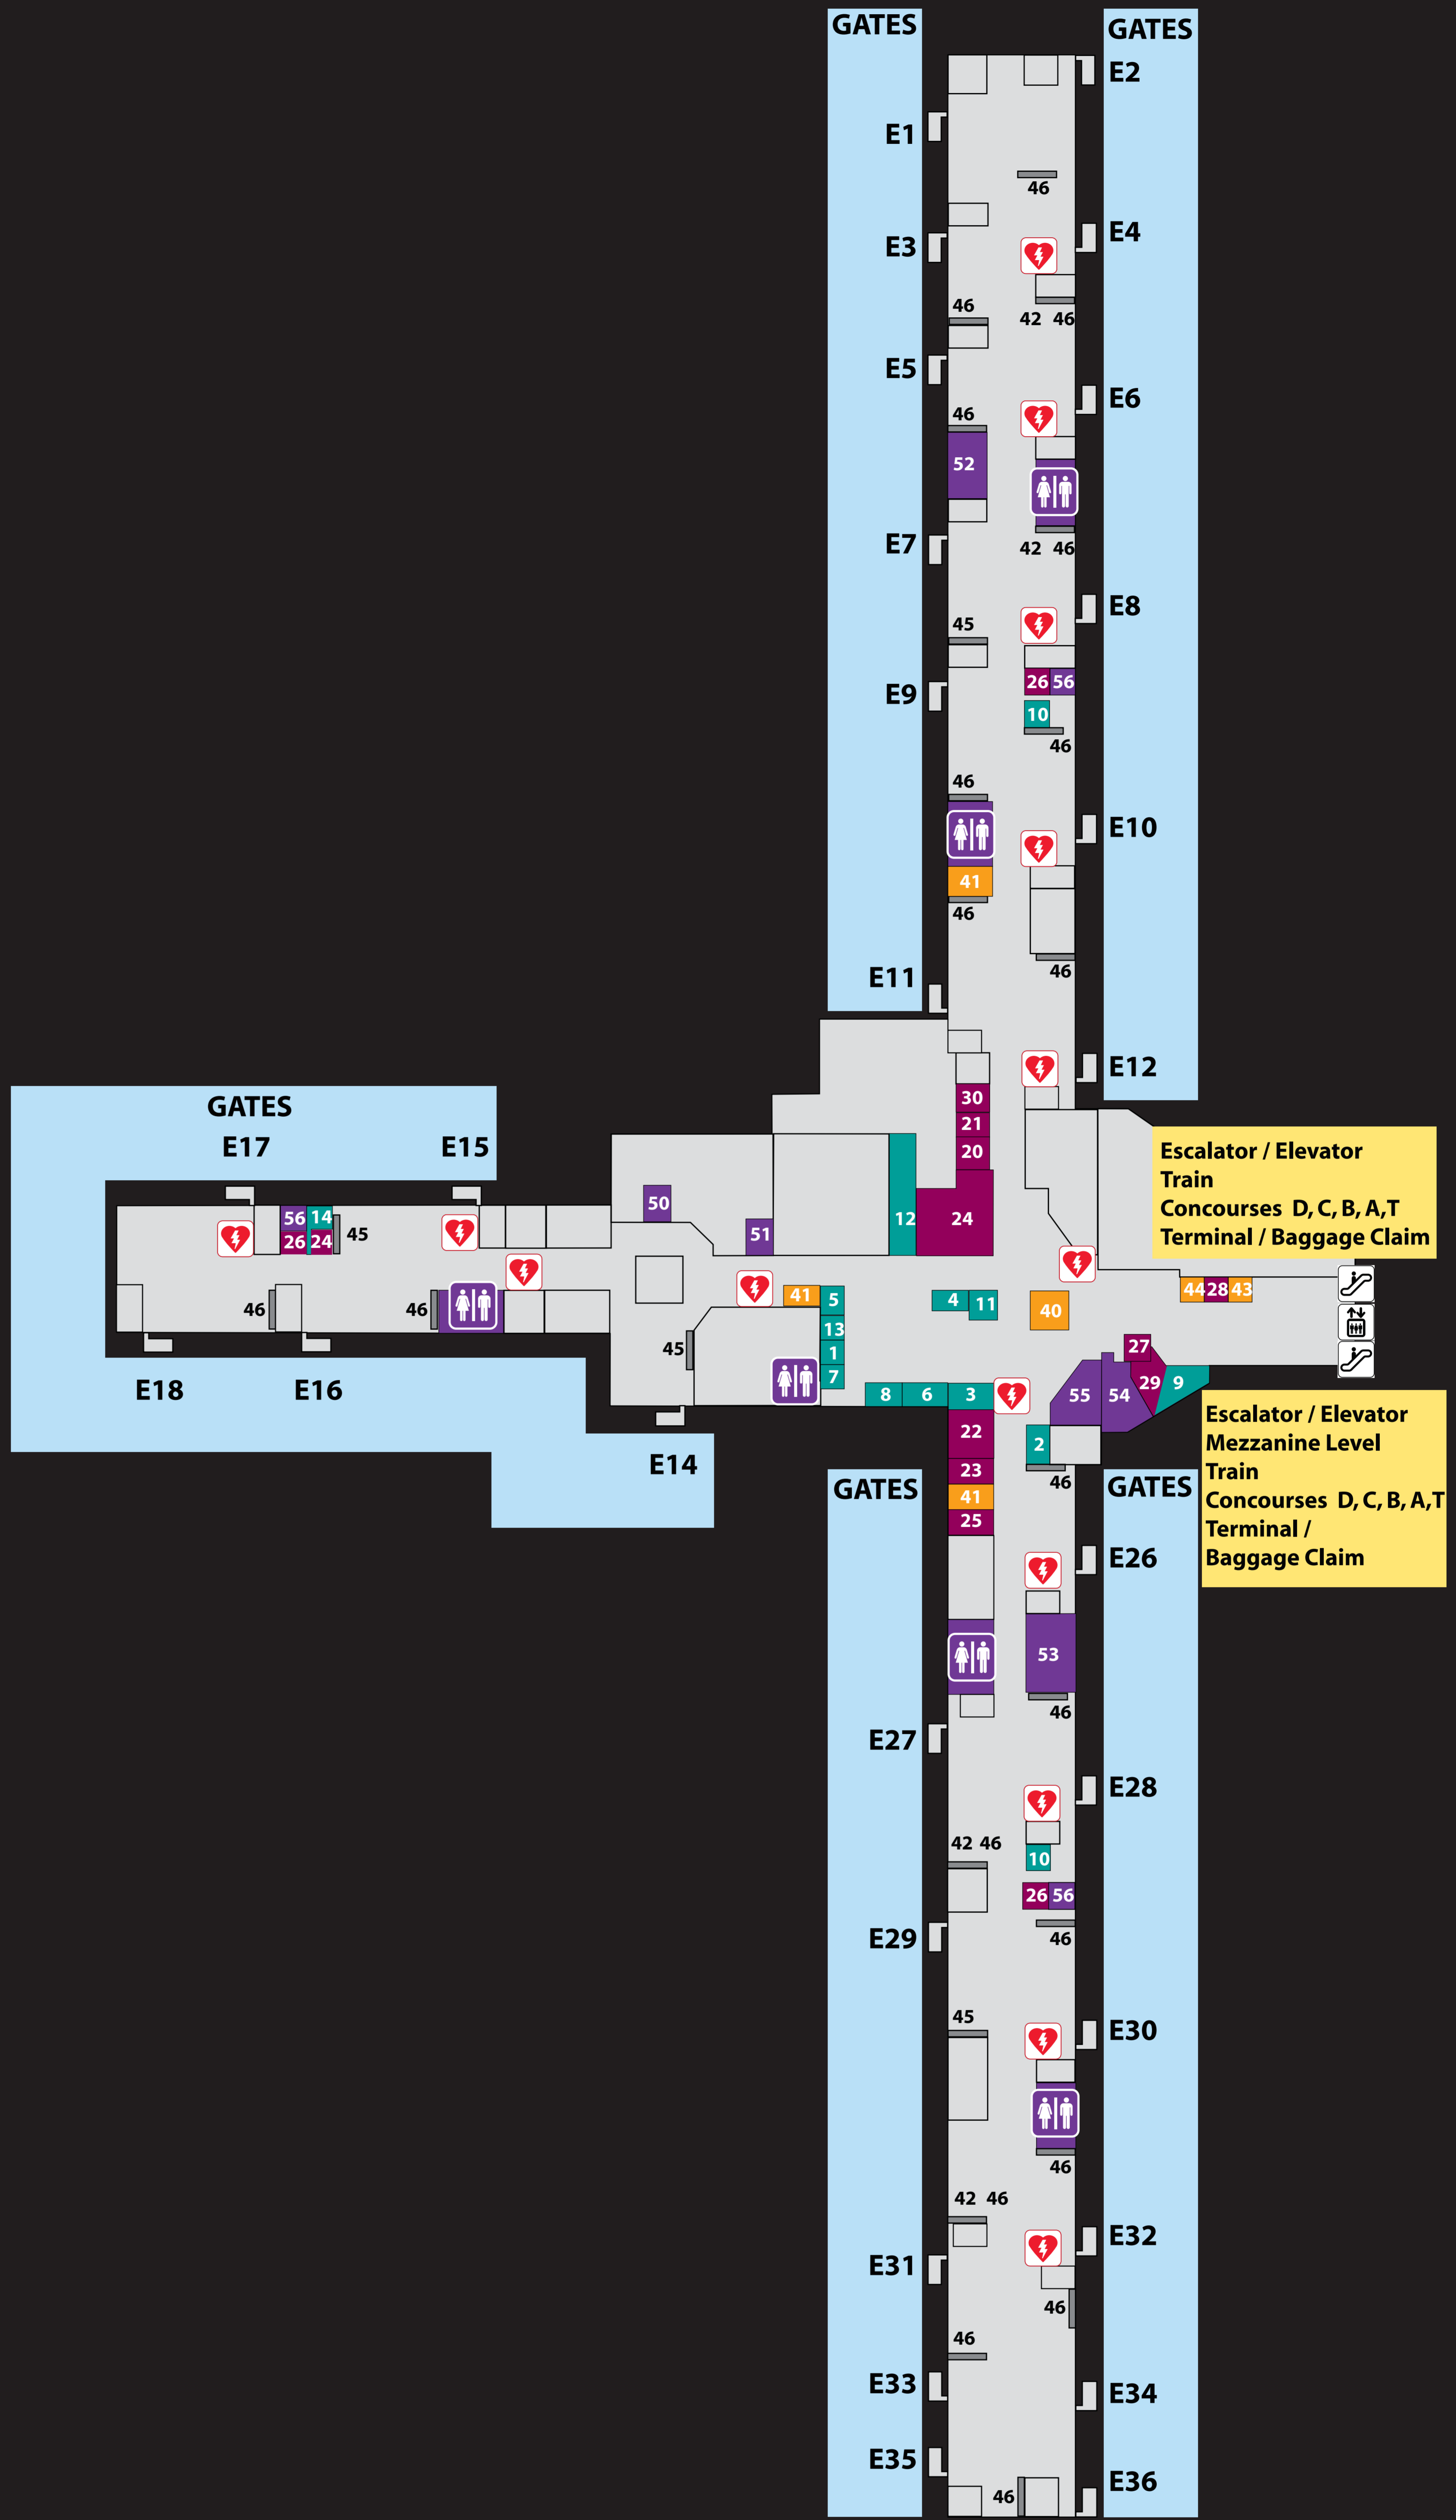

Concourse E Directory

Symbols Legend

- Airport Information
- ATM (Cash Machine)
- Automated Emergency Defibrillator (AED)
- Dedicated Seating
- Elevator
- Escalator
- Food and Beverage
- Interfaith Chapel
- Restrooms
- Retail
- Shoeshine
- Smoking Lounges
- Telephones
- TTY
- U.S. Post Office Drop Box
- Vending Machines
- Volume Control Telephones

Food and Beverage

- 1 Arby's
- 2 Arby's Market Fresh
- 3 Caribou Coffee
- 4 Freshman's
- 5 McDonald's
- 6 Nature's Table
- 7 Panda Express
- 8 Qdoba
- 9 Starbucks
- 10 Sojourner's
- 11 The Bar
- 12 TGI Friday's
- 13 Villa Pizza
- 14 Vending Machines

Retail

- 20 Atlanta Emporium
- 21 Brookstone
- 22 CNN Newsstand
- 23 Destination ATL
- 24 Duty Free Shops
- 25 Erwin Pearl
- 26 Global News Express
- 27 Imotion Entertainment
- 28 Rent-A-Cellular / Neat Receipts
- 29 Simply Books
- 30 Tumi

Services

- 40 Airport Information
- 41 ATM / Currency Exchange
- 42 BTS (Business Traveler Services)
- Fed Ex
- Pre-Paid Phone Cards
- Travel Insurance
- 43 Email / Fed Ex / U.S. Post Office Drop Box
- 44 Interfaith Chapel
- 45 Telephones, TTY, Volume Control Telephones
- 46 Telephones, Volume Control Telephones

Airport Facilities

- 50 Business Elite Lounge
- 51 Delta Airlines Crown Room Club
- 52 Delta Airlines Ticket Counter
- 53 British Airways Lounge
- 54 Lufthansa Senator Lounge
- 55 AICA Ticket Counter
- 56 Smoking Lounge

Amenities and Services in the Terminal and Other Concourses

Terminal - Ticketing/Baggage Claim

Concourse T

- **Food & Beverages**
  - Blimpie Express Subs
  - Brews and Blues
  - Burger King
  - Chili's To Go
  - Famous Famiglia
  - Freshness Smoothies
  - Le Petite Bistro
  - Nathan's Hot Dogs / Arthur Treacher's
  - On The Border
  - Starbucks Coffee
  - The Grove / Rocky Mountain
  - Chocolate Factory
- **Retail**
  - Atlanta News Connection
  - Atlanta News and Gifts
  - Bare Essentials
  - Brookstone
  - Erwin Pearl
  - Great Sports
  - Palm
  - UV3/Topanga
  - Wilson's Leather & Gifts
- **Services**
  - ATM
  - BTS (Business Traveler Services)
  - Pre-paid Phone Cards
  - Overnight Delivery Drop Box
  - Regus Express
  - Showshine
  - Telephones, TTY, Volume Control Telephones
  - U.S. Post Office Drop Box
  - Traveler

Concourse A

Concourse B

Concourse C

- **Food & Beverages**
  - Atlanta Bread Co.
  - Ben & Jerry's Ice Cream
  - Charley's Steakery
  - Cool Zone
  - Last Call South Bar
  - Mon's
  - Paschal's / La Carrousel
  - Popeye's Chicken
  - Sam Adams Brew House
  - Seattle's Best Coffee
  - The Grove / Rocky Mountain
  - Chocolate Factory
  - Miller Lite Victory Lane
  - Vending Machines
  - Wendy's
- **Retail**
  - Atlanta News & Gifts
  - Brookstone
  - CNN News Stand
  - Erwin Pearl
  - Imation Entertainment
  - News Connection
  - Palm
  - Rent-a-Cellular
  - Rosetta Stone / Neat Receipts
  - Simply Books
  - Sweet Factory
- **Services**
  - ATM
  - BTS (Business Traveler Services)
  - Internet Access
  - Pre-Paid Phone Cards
  - Travel Insurance
  - U.S. Post Office Drop Box
  - U.S. Post Office Drop Box

Concourse D

- **Food & Beverages**
  - Blimpie
  - Burger King / Cinnabon
  - Charley's Steakery
  - Chili's To Go
  - Freshness Smoothies
  - Nathan's Hot Dogs
  - Phillips Seafood
  - Sbarro
  - Sojourner's Lounge
  - Starbucks Coffee
  - Sweet Georgia Brown
  - Sweeten's ICY
  - Uncle Ed's Cookies
  - Quizzo's Subs
  - Wolfgang Puck
  - Vending Machines
- **Retail**
  - Book Business
  - Destination ATL
  - Friedman's Shoes
  - News Connection
  - News Exchange
  - Rosetta Stone
  - Tickers
- **Services**
  - ATM
  - BTS (Business Traveler Services)
  - Fed Ex
  - Pre-Paid Phone Cards
  - Travel Insurance
  - Neat Receipts
  - Telephones, TTY, Volume Control Telephones
  - U.S. Post Office Drop Box