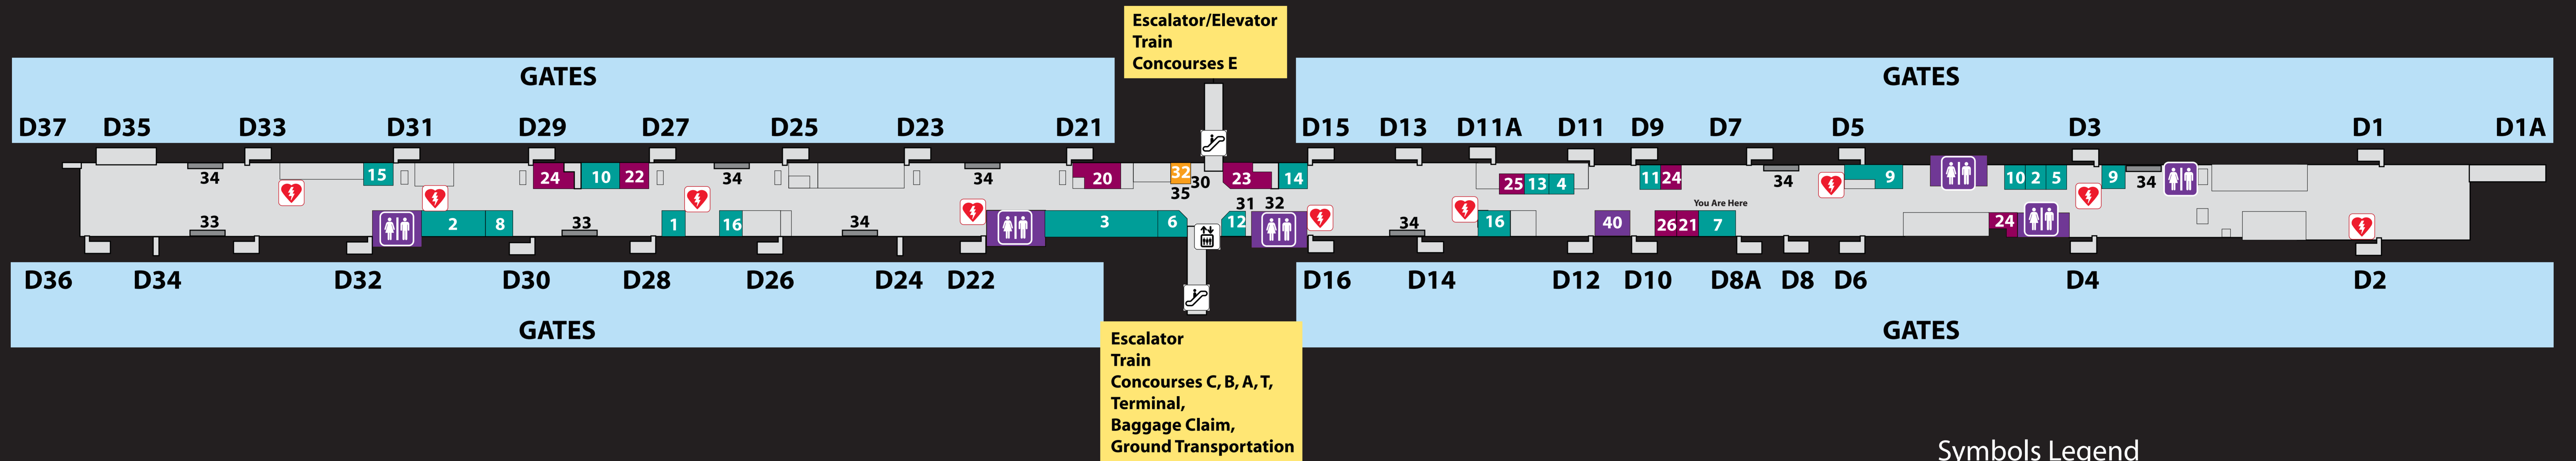

Concourse D Directory

Food & Beverages

- 1 Blimpies
- 2 Burger King / Cinnabon
- 3 Chili's Bar and Bites
- 4 Chili's To Go
- 5 Freshen's Smoothies
- 6 Nathan's Hot Dogs
- 7 Phillips Seafood
- 8 Sbarros
- 9 Sojourner's Lounge
- 10 Starbucks Coffee
- 11 Sweet Georgia Brown
- 12 Swensen's/ICBY
- 13 Uncle Ed's Cookies
- 14 Quizno's Subs
- 15 Wolfgang Puck
- 16 Vending Machines

Retail

- 20 Book Business
- 21 Destination ATL
- 22 Friedman's Shoes
- 23 News Connection
- 24 News Exchange
- 25 Rosetta Stone
- 26 Tickers

Services

- 30 ATM
- 31 BTS (Business Traveler Services)
  Fed Ex
  Pre-paid Phone Cards
  Travel Insurance
- 32 Neat Receipts
- 33 Telephones, TTY, Volume Control Telephones
- 34 Telephones, Volume Control Telephone
- 35 U.S. Post Office Drop Box

Airport Facilities

- 40 Continental Airlines President's Club

Symbols Legend

- ATM (Cash Machine)
- Automated Emergency Defibrillator (AED)
- Dedicated Seating
- Elevator
- Escalator
- Food and Beverage
- Restrooms
- Retail
- Shoeshine
- Smoking Lounges
- Telephones
- TTY
- U.S. Post Office Drop Box
- Vending Machines
- Volume Control Telephones