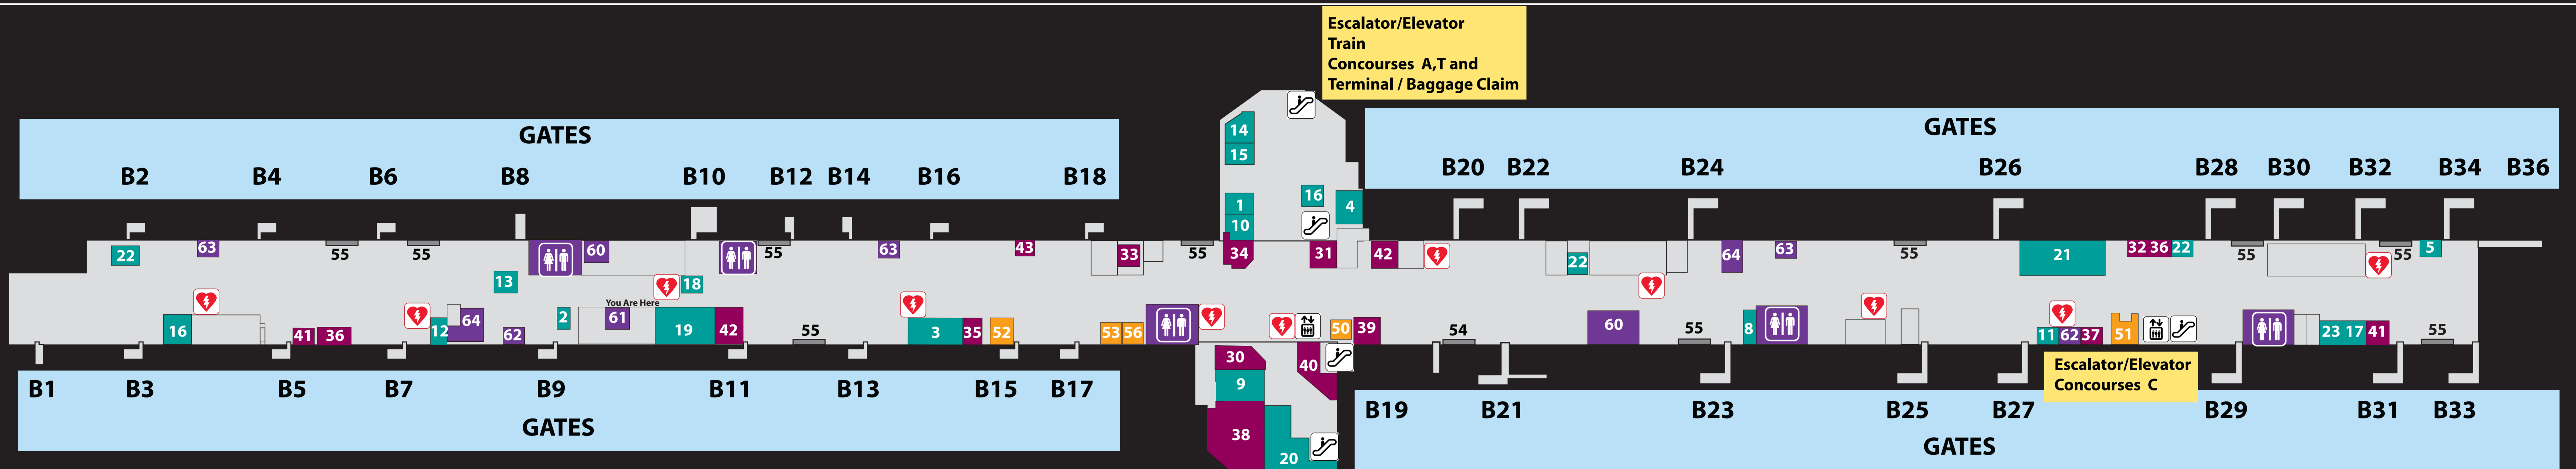

## Food & Beverages

- 1 Au Bon Pain
- 2 Ben & Jerry's Ice Cream
- 3 Charley's Steakery
- 4 Checkers
- 5 Chili's To Go
- 7 Burger King / Chick-fil-A / Cinnabon
- 8 Freshen's
- 9 LePetit Bistro
- 10 Mandarin Express
- 11 Nathan's Hot Dogs
- 12 Nestlé's Cookies
- 13 Plane Delicious
- 14 Popeye's Chicken
- 15 Sbarro
- 16 Seattle's Best Coffee
- 17 Starbucks Coffee
- 18 Sushi & Salad
- 19 Sweet Water Brew House
- 20 TGI Friday's
- 21 The Sports Scene
- 22 Vending Machines
- 23 Wolfgang Puck

## Retail

- 30 Bath and Body Works
- 31 Brookstone
- 32 CNN Newsstand
- 33 Erwin Pearl
- 34 Forever Silver
- 35 Great Sports
- 36 Palm
- 37 Sweet Factory
- 38 Hudson Booksellers/News
- 39 Inmotion Entertainment
- 40 Johnston & Murphy
- 41 News Annex
- 42 News Connection
- 43 UV3

## Airport Facilities

- 60 Delta Air Lines Crown Room Club
- 61 Delta Air Lines Ticket Service Center
- 62 Delta Self Service Center
- 63 Delta Recharge Station
- 64 Smoking Lounge

## Symbols Legend

- ATM (Cash Machine)
- Automated Emergency Defibrillator (AED)
- Dedicated Seating
- Elevator
- Escalator
- Food and Beverage
- Restrooms
- Retail
- Shoeshine
- Smoking Lounges
- Telephones
- TTY
- U.S. Post Office Drop Box
- Vending Machines
- Volume Control Telephones
- You Are Here