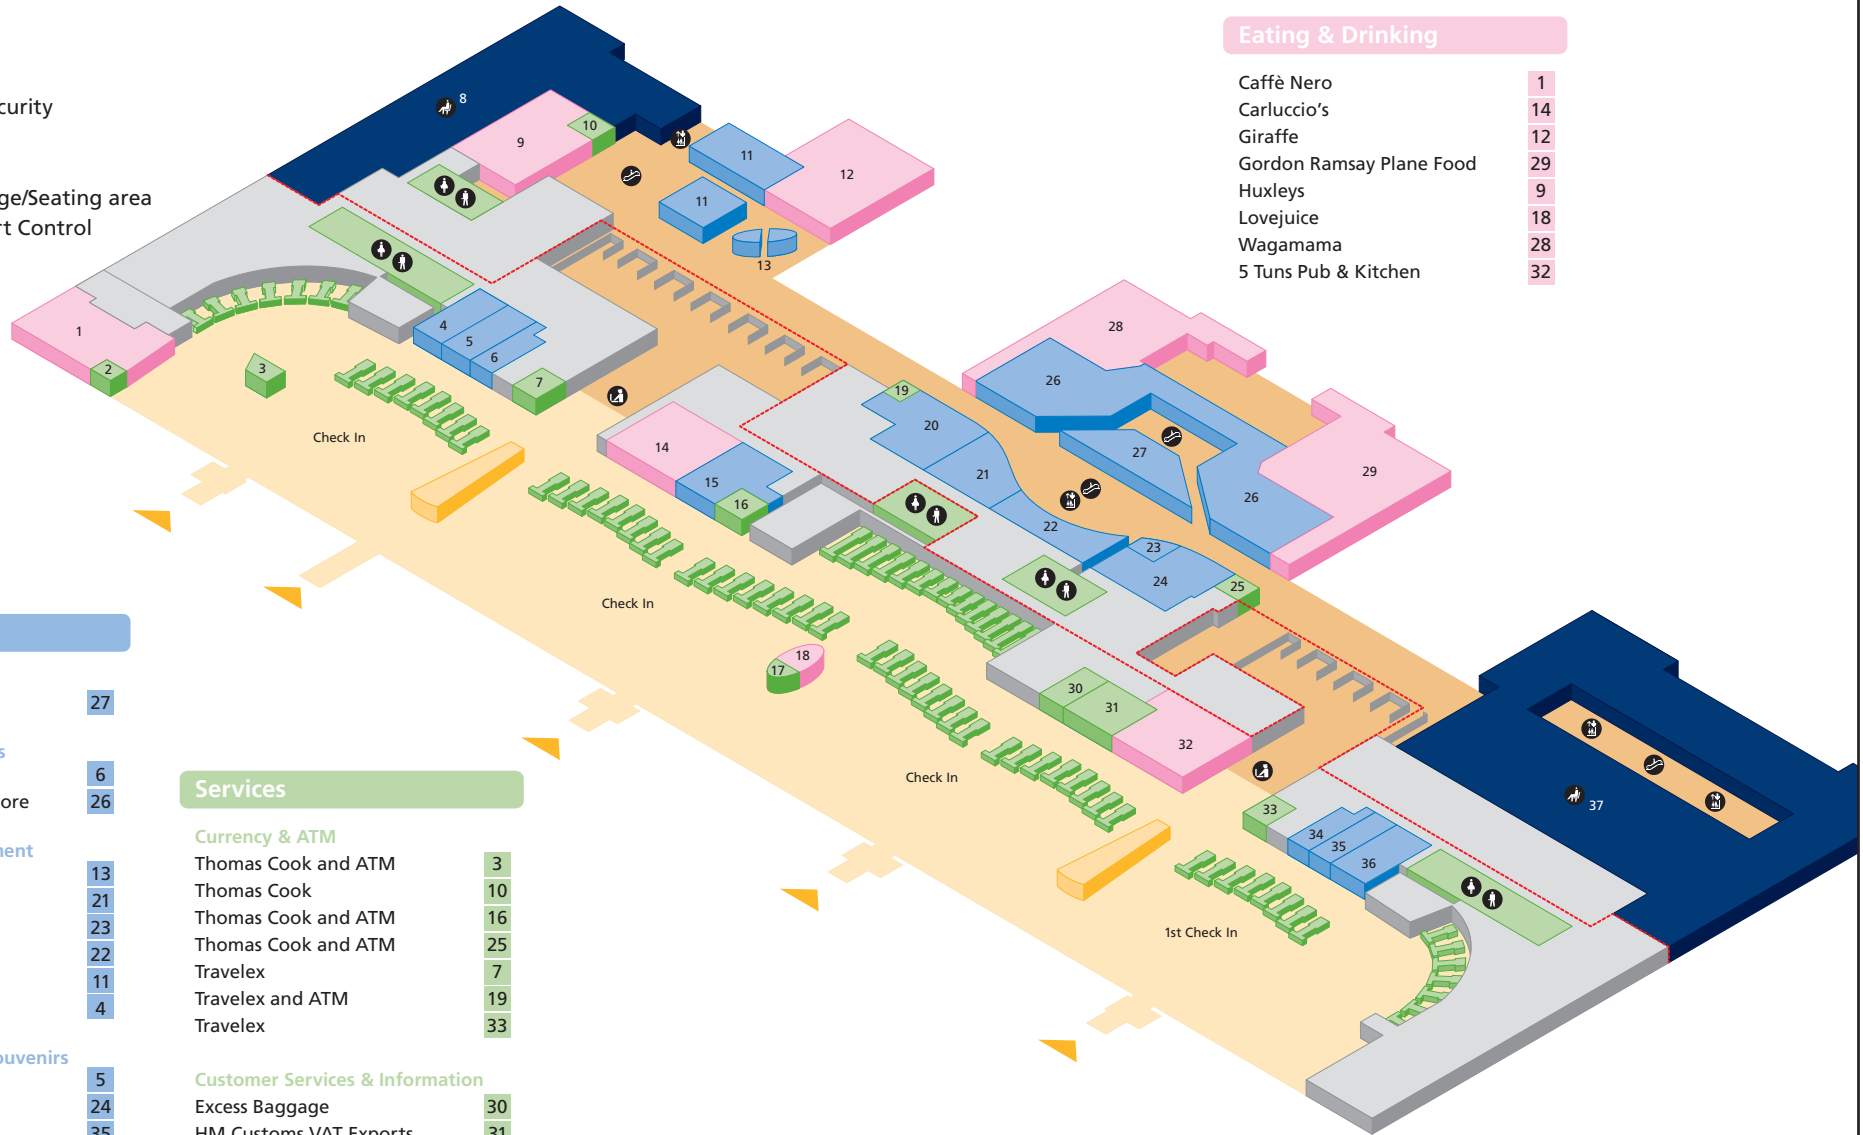

Terminal 5 – Departures Level

Shopping, eating and services

-  Public areas
-  Passenger areas
-  Before/After Security
-  Escalator
-  Lift
-  Passenger Lounge/Seating area
-  Security/Passport Control
-  Toilets – Female
-  Toilets – Male

Passenger Lounges – by invitation only

British Airways Galleries Lounge North	8
British Airways Galleries Lounge South	37

Terminal 5 – Gate Level

Shopping, eating and services

-  Passenger areas
-  Escalator
-  Lift
-  Passenger Lounge/Seating area
-  Toilets – Female
-  Toilets – Male

Eating & Drinking

- Apostrophe 1
- Caviar House Seafood Bar 12
- J D Wetherspoon 14

Services

- Currency & ATM**
- Travelex 9
- Thomas Cook 2
- Internet**
- Spectrum Internet 13

Terminal 5 – Ground Level

Shopping, eating and services

Travel

- British Hotel Reservation Centre
inc. 'Shop & Collect' Pick-up Point 9
- Left Luggage 2
- National Express 16

Currency & ATM

- Thomas Cook 13
- Thomas Cook 15
- Thomas Cook – ATM 18
- Travelex 10
- Travelex 12
- Travelex – ATM 1
- Travelex – ATM 7