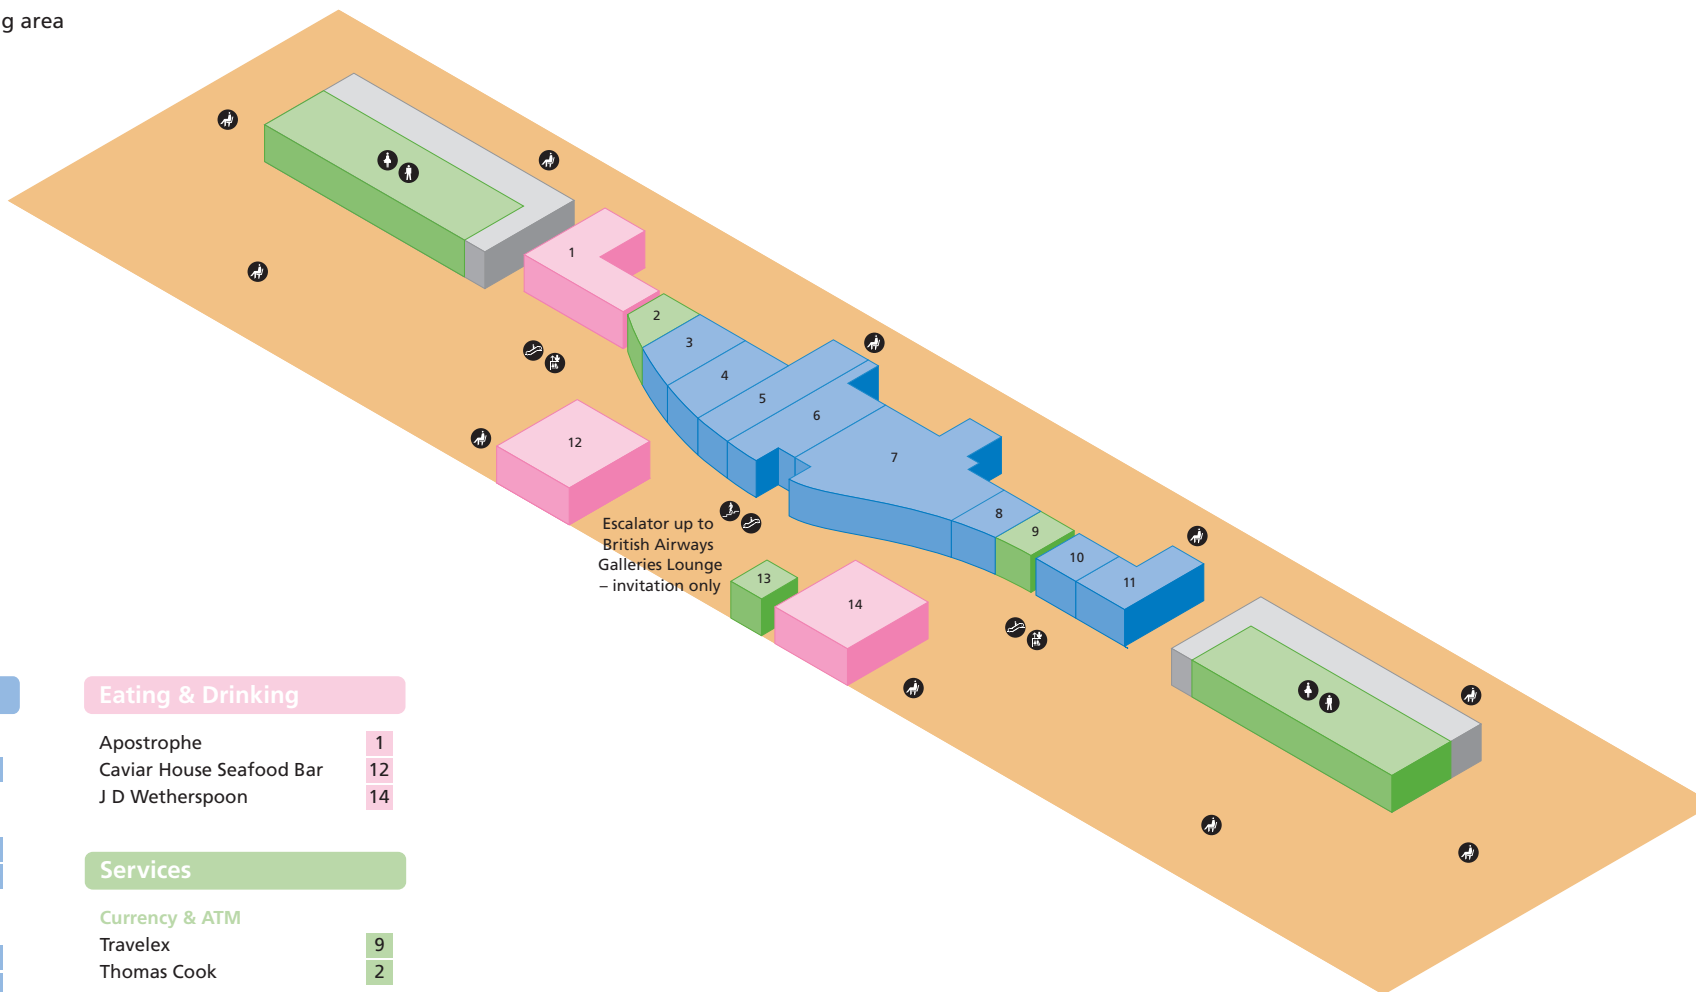

Services

Currency & ATM

Thomas Cook	26
Travelex and ATM	9
Travelex and ATM	36

Internet

Spectrum Internet	1
Spectrum Internet	27
Spectrum Internet	34

Terminal 5b – Departures

Shopping, eating and services

-  Passenger areas
-  Escalator
-  Lift
-  Passenger Lounge/Seating area
-  Toilets – Female
-  Toilets – Male