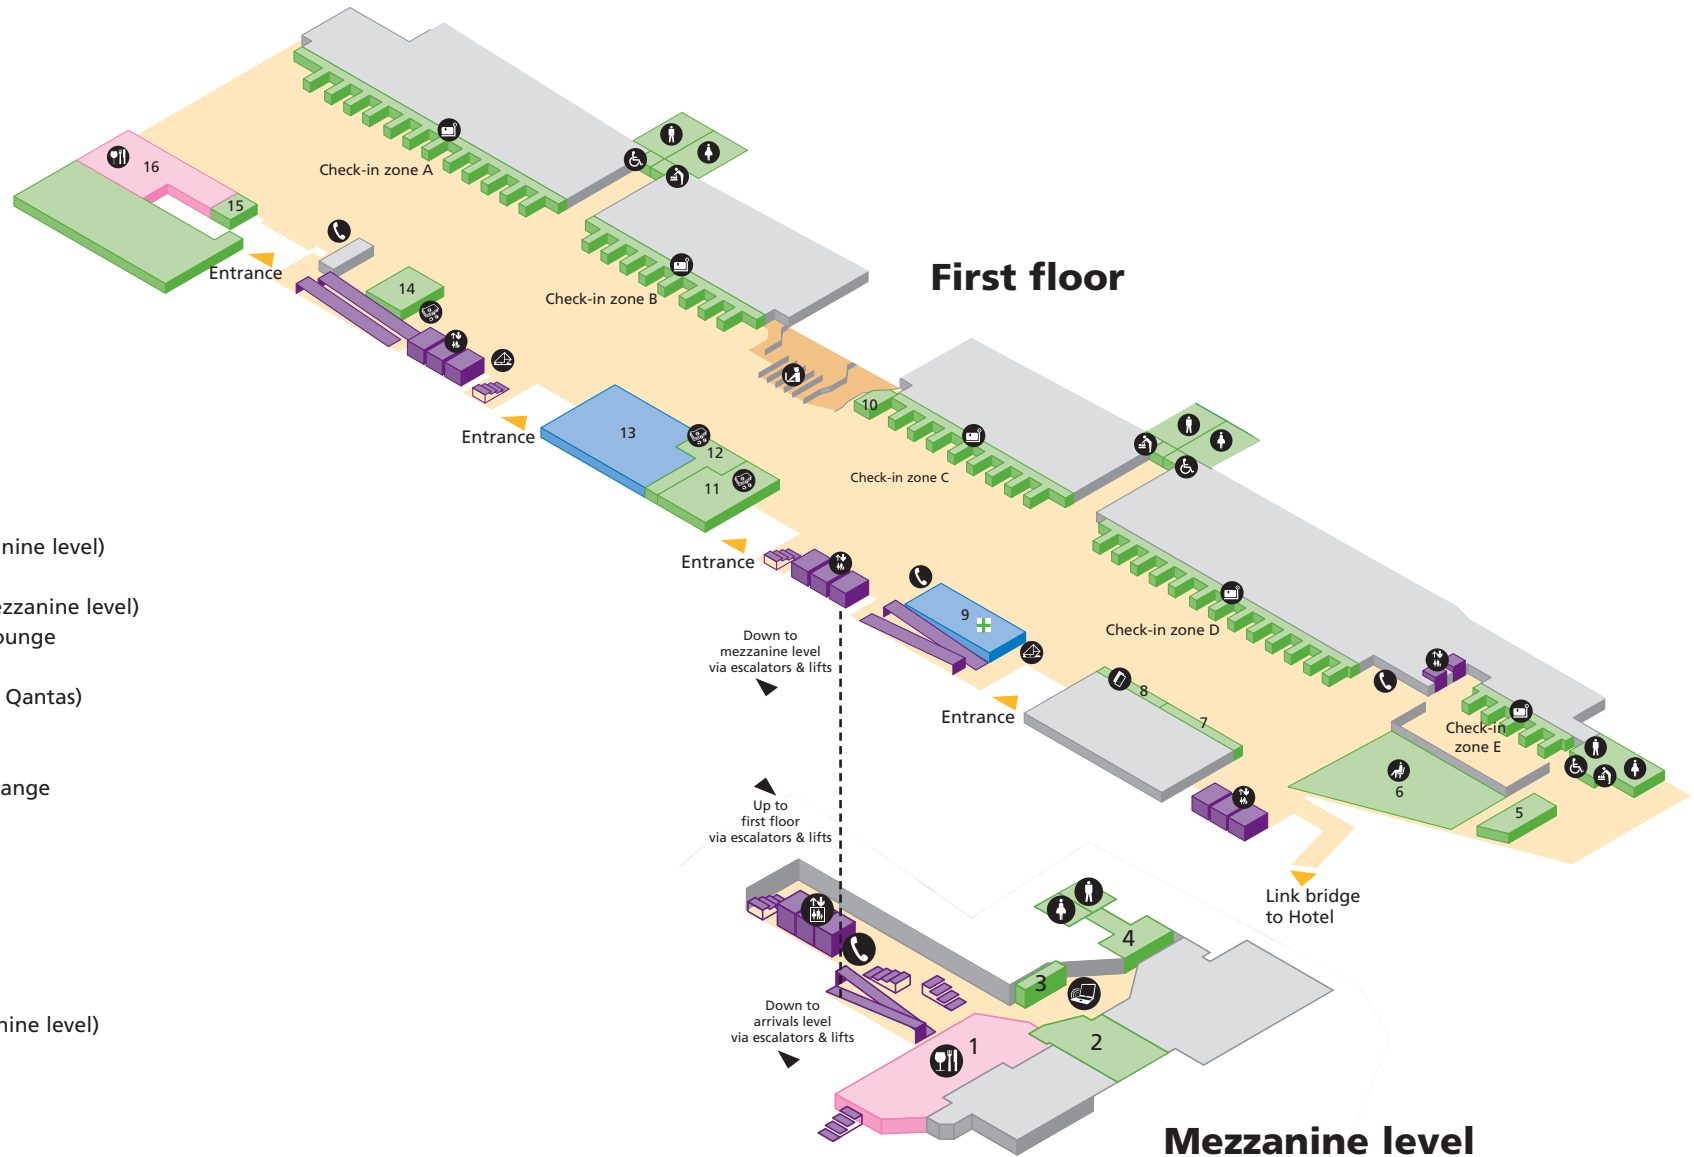

Terminal 4 - Check-in and mezzanine level

- Public areas
- Passenger areas

Services

-  Accessible toilet
-  Babycare
-  Bureau de change
-  Check-in
-  Lift
-  Postbox
-  Restaurant / Café / Pub
-  Security
-  Telephone
-  Tickets
-  Toilet men
-  Toilet women
-  Voyager Entertainment (Mezzanine level)
-  Internet (Mezzanine level)
-  Yotel (24 hour hotel rooms, Mezzanine level)
-  British Airways Skyflyers Solo lounge
-  Reserved seating
-  British Airways ticket desk (inc. Qantas)
-  Airline ticket sales
-  VAT returns
-  American Express bureau de change
-  Travelex bureau de change
-  Excess Baggage Company
-  Sri Lankan Airways

Shopping & restaurants

-  1 J D Wetherspoon – Bar (Mezzanine level)
-  9 Boots +
-  13 WHSmith
-  16 Caffé Nero

Terminal 4 - Arrivals & mezzanine level

- Public areas
- Passenger areas

Services

-  Accessible toilet
-  Babycare
-  Restaurant / Café / Pub
-  Baggage enquiries
-  Baggage reclaim
-  Bureau de change
-  Cash machines
-  Information
-  Lift
-  Meeting point/MeetMe service
-  Shower
-  Taxi
-  Ticket sales
-  Toilet men
-  Toilet women
-  Wireless hotspot
-  Voyager Entertainment (Mezzanine level)
-  Internet (Mezzanine level)
-  Yotel (24 hour hotel rooms, Mezzanine level)
-  British Airways baggage enquiries
-  Baggage enquiries
-  Excess baggage/left luggage
-  Taxi information
-  Sky Diamond
-  British Hotel Reservation Centre (BHRC)
-  BAA information desk
-  Meeting point/MeetMe service