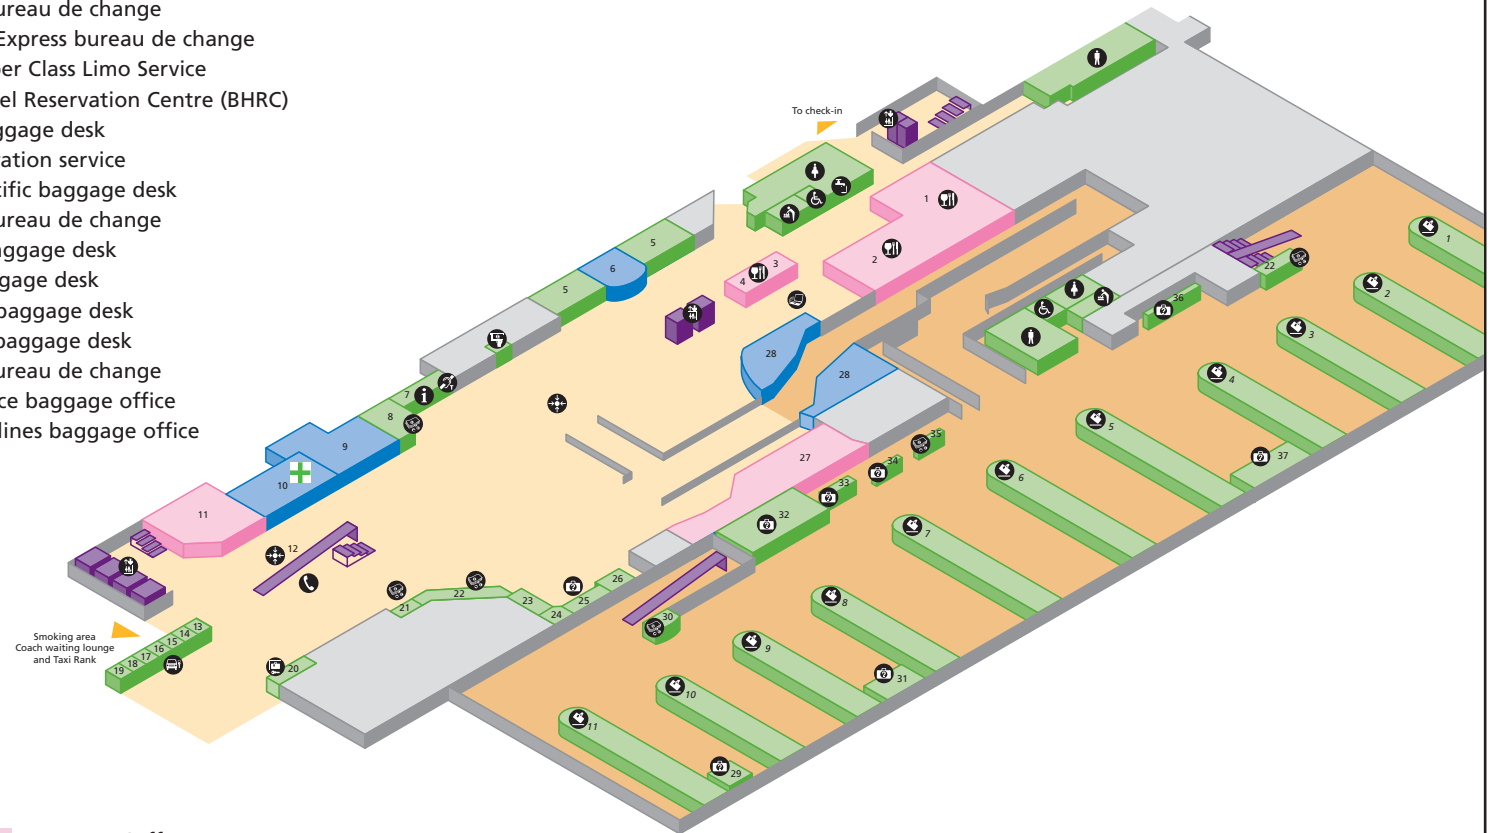

# Terminal 3 - Check-in

Public areas

## Shopping & restaurants

-  13 Costa Coffee

Ground floor

# Terminal 3 - Arrivals

-  Public areas
-  Passenger areas

## Ground floor