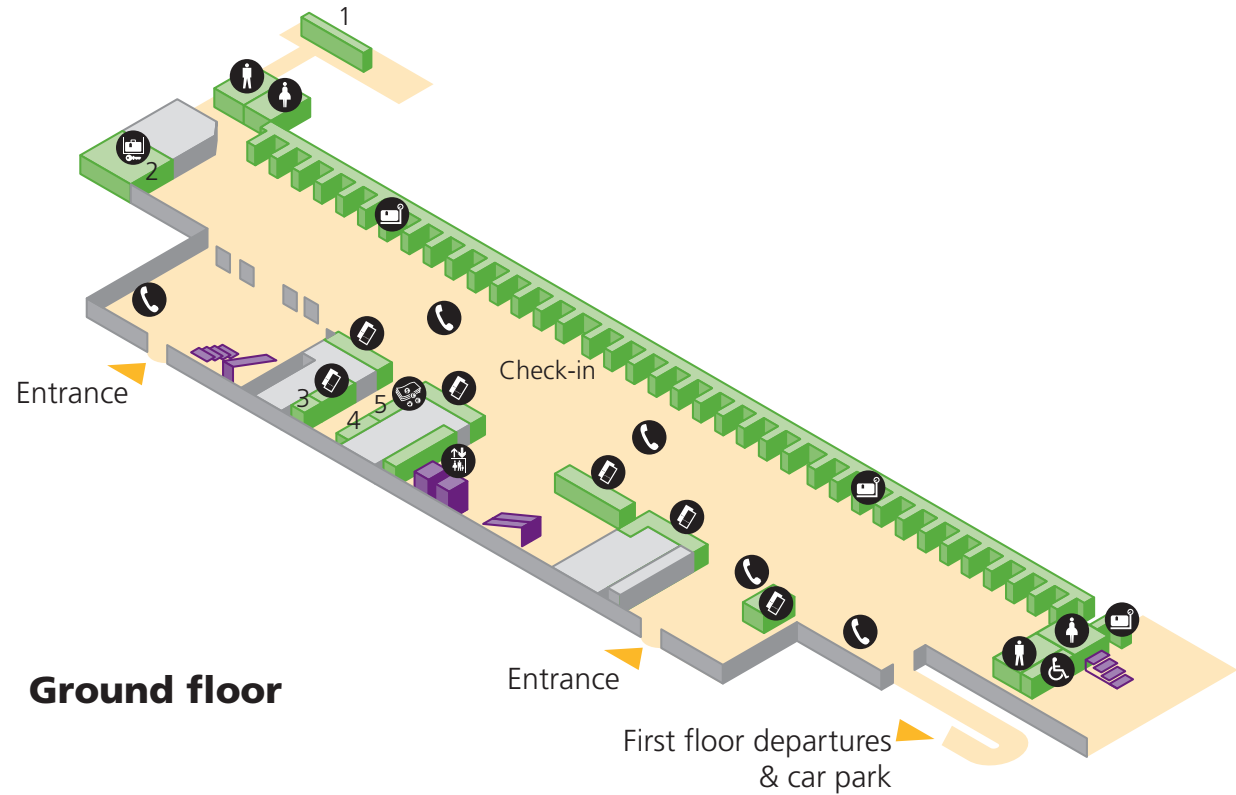

Terminal 2 - Check-in

Public areas

Services

-  Accessible toilet
-  Check-in
-  Left luggage
-  Lift
-  Telephone
-  Ticket sales
-  Toilet men
-  Toilet women
-  1 Desk X
-  2 Excess baggage/Left luggage
-  3 VAT returns
-  4 Sky Diamond
-  5 ICE bureau de change

Terminal 2 - Arrivals

- Public areas
- Passenger areas

Services

- Babycare
- Baggage reclaim
- Bureau de change
- Car hire
- Cash machines
- Information
- Lift
- Meeting point/MeetMe service
- Restaurant/Café/Pub
- Security
- Taxi
- Toilet men
- Toilet women
- Wireless hotspot
- 1 Immigration enquiries
- 2 Customs red point
- 3 Travelex bureau de change
- 4 ICE bureau de change
- 5 Enterprise
- 6 Avis
- 7 Europcar
- 8 Hertz
- 9 National Alamo
- 10 Budget
- 11 MeetMe service
- 13 British Hotel Reservation Centre (BHRC)
- 14 Travelex bureau de change
- 15 ICE bureau de change
- 16 Airline enquiries
- 19 Internet
- 20 Reserved seating
- 21 ICE bureau de change
- 22 Alitalia self check-in point
- 23 Lufthansa business self check-in point
- 26 Travelex bureau de change
- 27 VAT returns
- 30 ICE Bureau de Change
- 31 Post Office
- 34 Game Grid Amusements

Shopping & restaurants

- 12 WHSmith
- 17 Costa Coffee
- 18 Whittard Of Chelsea
- 24 Tie Rack
- 25 Body Shop
- 28 Boots
- 29 WHSmith
- 32 J D Wetherspoon Restaurant
- 33 Ladbrokes

Terminal 2 - Departures