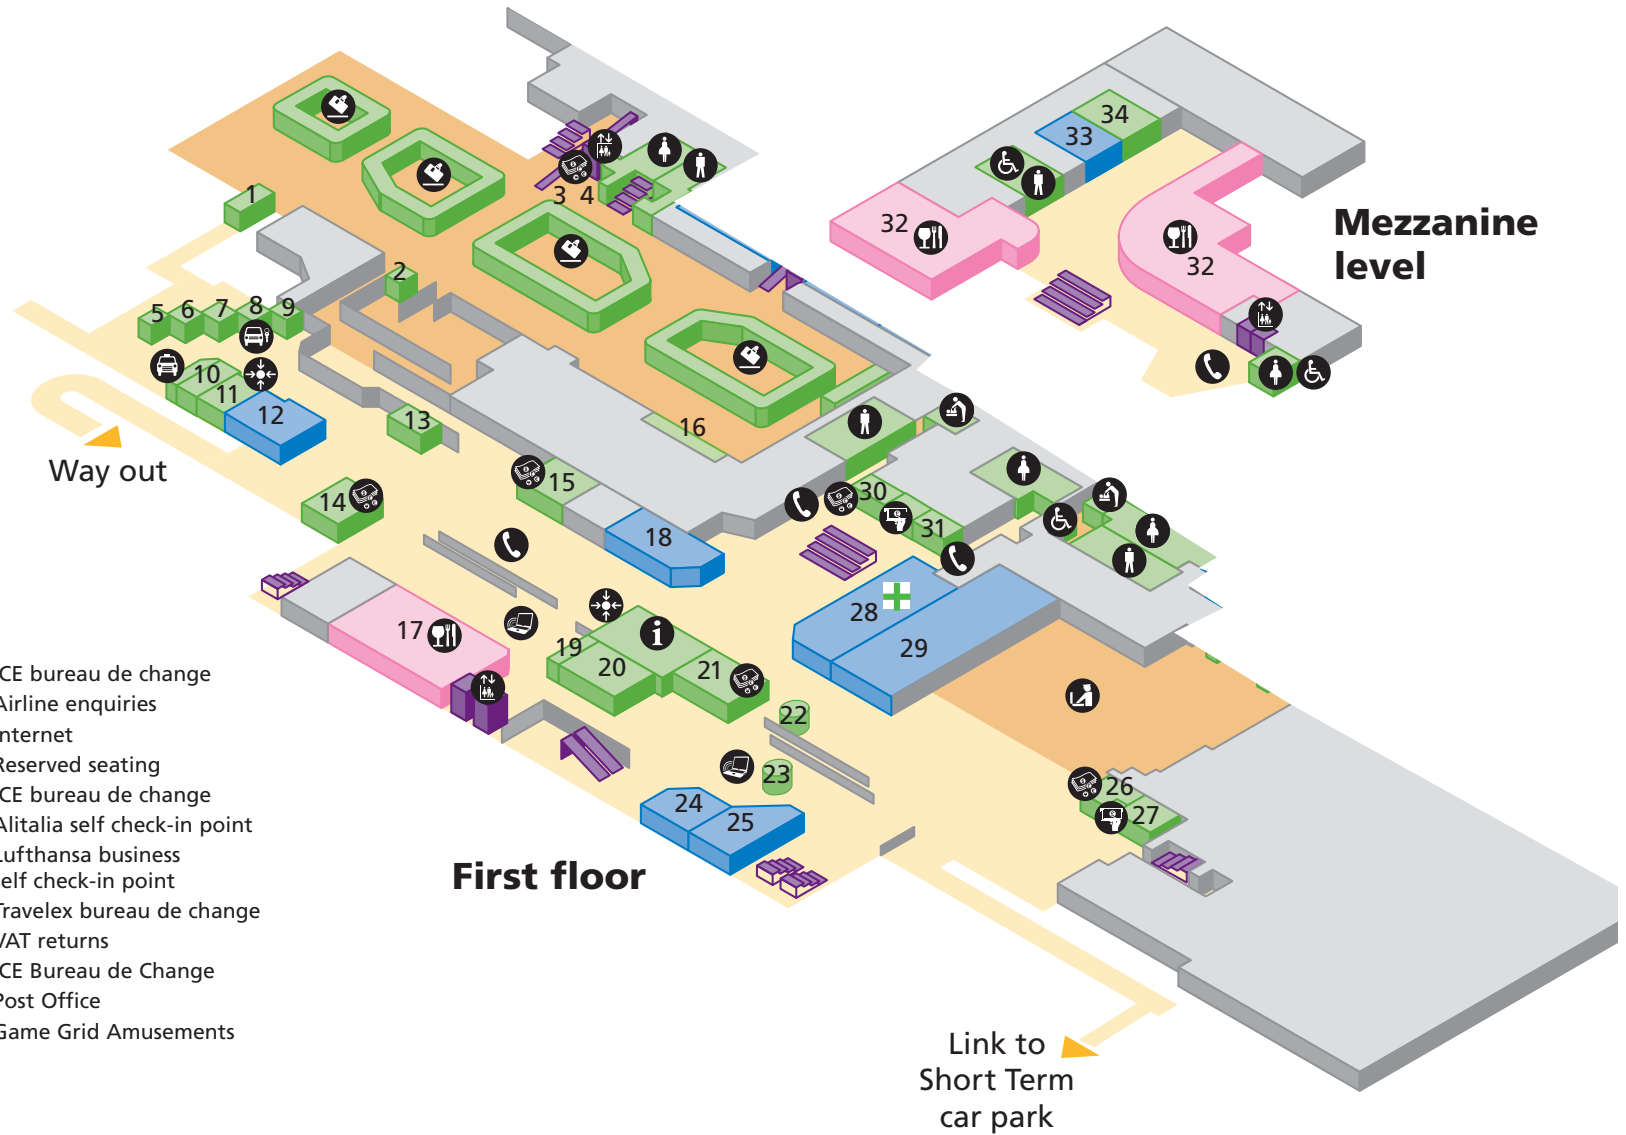

Terminal 2 - Check-in

Public areas

Services

-  Accessible toilet
-  Check-in
-  Left luggage
-  Lift
-  Telephone
-  Ticket sales
-  Toilet men
-  Toilet women
-  1 Desk X
-  2 Excess baggage/Left luggage
-  3 VAT returns
-  4 Sky Diamond
-  5 ICE bureau de change

Terminal 2 - Arrivals

- Public areas
- Passenger areas

Services

- Babycare
- Baggage reclaim
- Bureau de change
- Car hire
- Cash machines
- Information
- Lift
- Meeting point/MeetMe service
- Restaurant/Café/Pub
- Security
- Taxi
- Toilet men
- Toilet women
- Wireless hotspot
- 1 Immigration enquiries
- 2 Customs red point
- 3 Travelex bureau de change
- 4 ICE bureau de change
- 5 Enterprise
- 6 Avis
- 7 Europcar
- 8 Hertz
- 9 National Alamo
- 10 Budget
- 11 MeetMe service
- 13 British Hotel Reservation Centre (BHRC)
- 14 Travelex bureau de change
- 15 ICE bureau de change
- 16 Airline enquiries
- 19 Internet
- 20 Reserved seating
- 21 ICE bureau de change
- 22 Alitalia self check-in point
- 23 Lufthansa business self check-in point
- 26 Travelex bureau de change
- 27 VAT returns
- 30 ICE Bureau de Change
- 31 Post Office
- 34 Game Grid Amusements

Shopping & restaurants

- 12 WHSmith
- 17 Costa Coffee
- 18 Whittard Of Chelsea
- 24 Tie Rack
- 25 Body Shop
- 28 Boots
- 29 WHSmith
- 32 J D Wetherspoon Restaurant
- 33 Ladbrokes

Terminal 2 - Departures