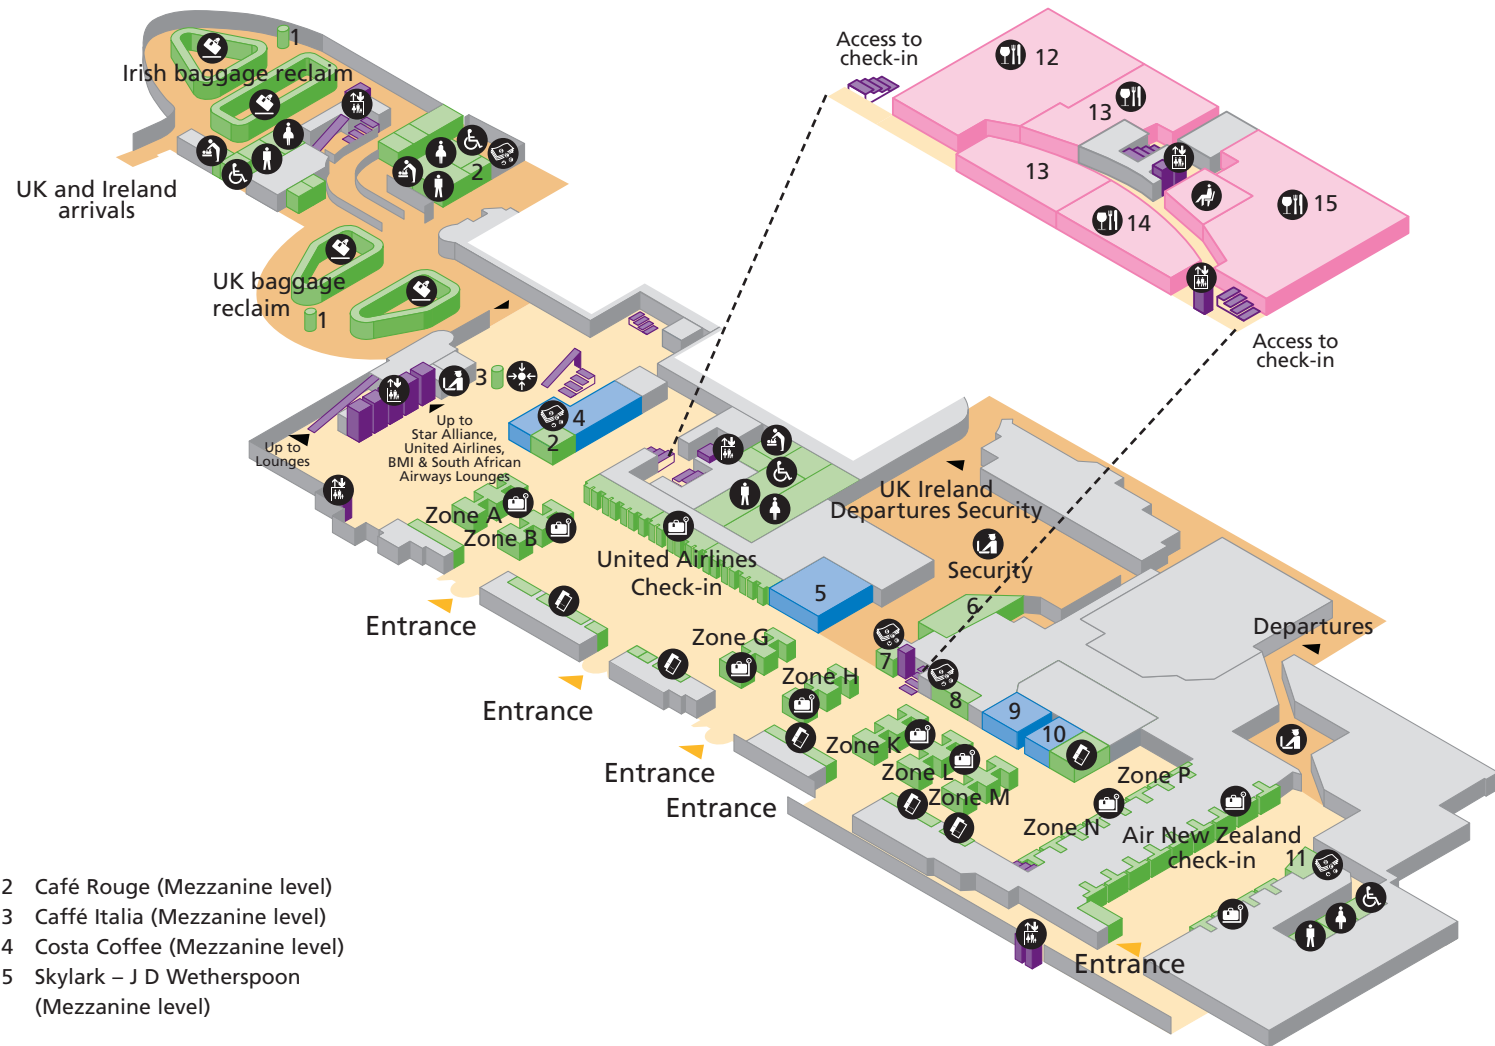

Terminal 1 – Check-in & UK and Ireland arrivals (first floor)

Mezzanine level (before departures)

- Public areas
- Passenger areas

Services

-  Accessible toilet
-  Airline lounge
-  Babycare
-  Bureau de change
-  Check-in
-  Lift and stair access to other floors
-  Meeting point/MeetMe service
-  Restaurant / Café / Pub
-  Security
-  Ticket sales
-  Toilet men
-  Toilet women
-  1 Help point
-  2 American Express bureau de change
-  3 Meeting point/MeetMe service
-  6 VAT returns
-  7 American Express bureau de change
-  8 Travelex bureau de change
-  11 Travelex bureau de change

Shopping & restaurants

- 4 WHSmith
- 5 Boots
- 9 WHSmith
- 10 Rolling Luggage
- 12 Café Rouge (Mezzanine level)
- 13 Caffé Italia (Mezzanine level)
- 14 Costa Coffee (Mezzanine level)
- 15 Skylark – J D Wetherspoon (Mezzanine level)

Shopping & restaurants

- | | | | |
|---|--------------------|---|-----------------|
|  | 13 WHSmith |  | 15 Costa Coffee |
|  | 14 World Duty Free | | |

Terminal 1 - International departure lounge

- Public areas
- Passenger areas

UK & Ireland departure gates 1-12 60-90 (Gate 5 international flights only)

Costa Coffee, WHSmith, World Duty Free, Wetherspoons Express, Boots and Internet

- 26 Internet
- 29 American Express bureau de change and ATM
- 30 Urban Retreat
- 37 American Express bureau de change
- 53 Star Alliance CIP lounge
- 55 Check-in ticket desks (flight transfers)
- 57 BMI customer service desk
- 58 Shop & Collect