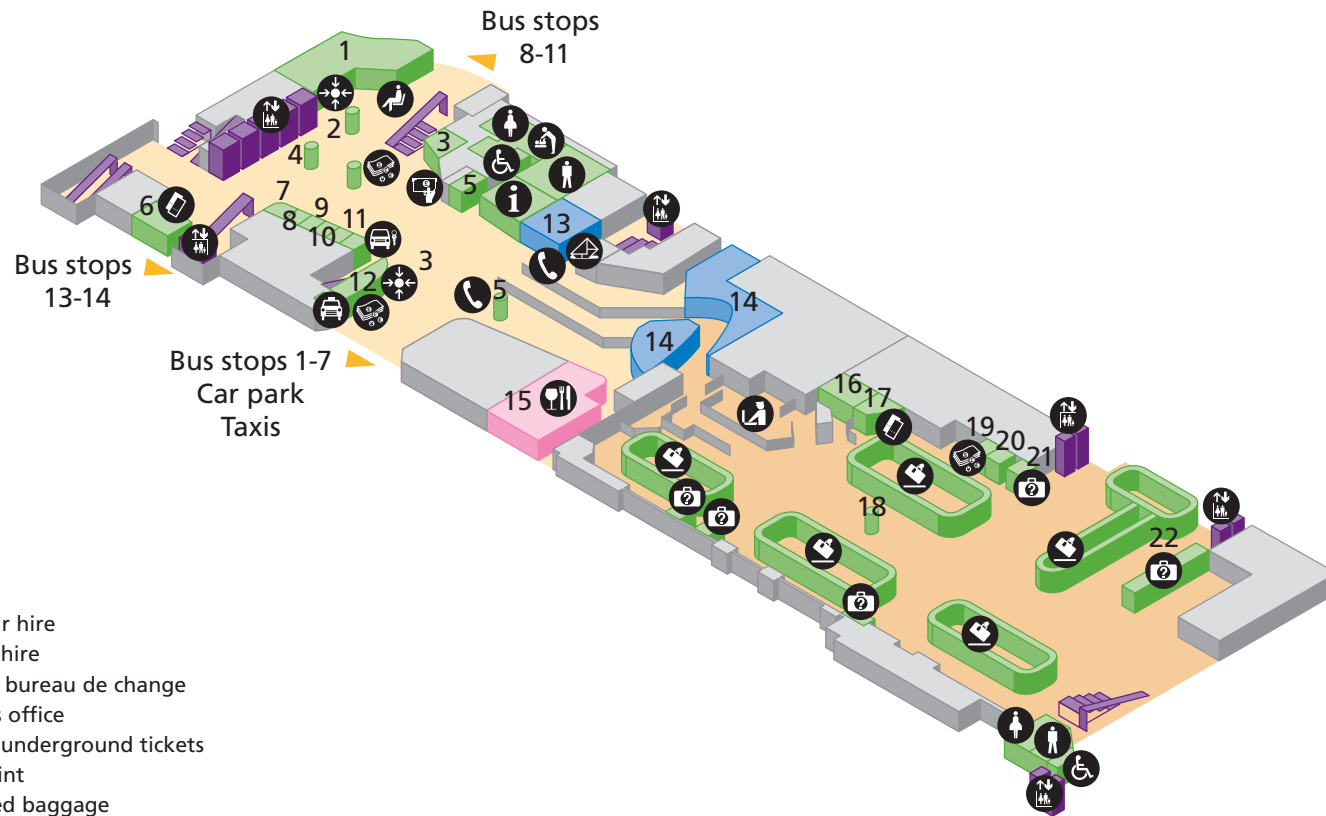

Terminal 1 – Check-in & UK and Ireland arrivals (first floor)

Mezzanine level (before departures)

- Public areas
- Passenger areas

Services

-  Accessible toilet
-  Airline lounge
-  Babycare
-  Bureau de change
-  Check-in
-  Lift and stair access to other floors
-  Meeting point/MeetMe service
-  Restaurant / Café / Pub
-  Security
-  Ticket sales
-  Toilet men
-  Toilet women
-  1 Help point
-  2 American Express bureau de change
-  3 Meeting point/MeetMe service
-  6 VAT returns
-  7 American Express bureau de change
-  8 Travelex bureau de change
-  11 Travelex bureau de change

Shopping & restaurants

- 4 WHSmith
- 5 Boots
- 9 WHSmith
- 10 Rolling Luggage
- 12 Café Rouge (Mezzanine level)
- 13 Caffé Italia (Mezzanine level)
- 14 Costa Coffee (Mezzanine level)
- 15 Skylark – J D Wetherspoon (Mezzanine level)

Shopping & restaurants

- | | | | |
|---|--------------------|---|-----------------|
|  | 13 WHSmith |  | 15 Costa Coffee |
|  | 14 World Duty Free | | |

Terminal 1 - International departure lounge

- Public areas
- Passenger areas

UK & Ireland departure gates 1-12 60-90 (Gate 5 international flights only)

Costa Coffee, WHSmith, World Duty Free, Wetherspoons Express, Boots and Internet

- 26 Internet
- 29 American Express bureau de change and ATM
- 30 Urban Retreat
- 37 American Express bureau de change
- 53 Star Alliance CIP lounge
- 55 Check-in ticket desks (flight transfers)
- 57 BMI customer service desk
- 58 Shop & Collect