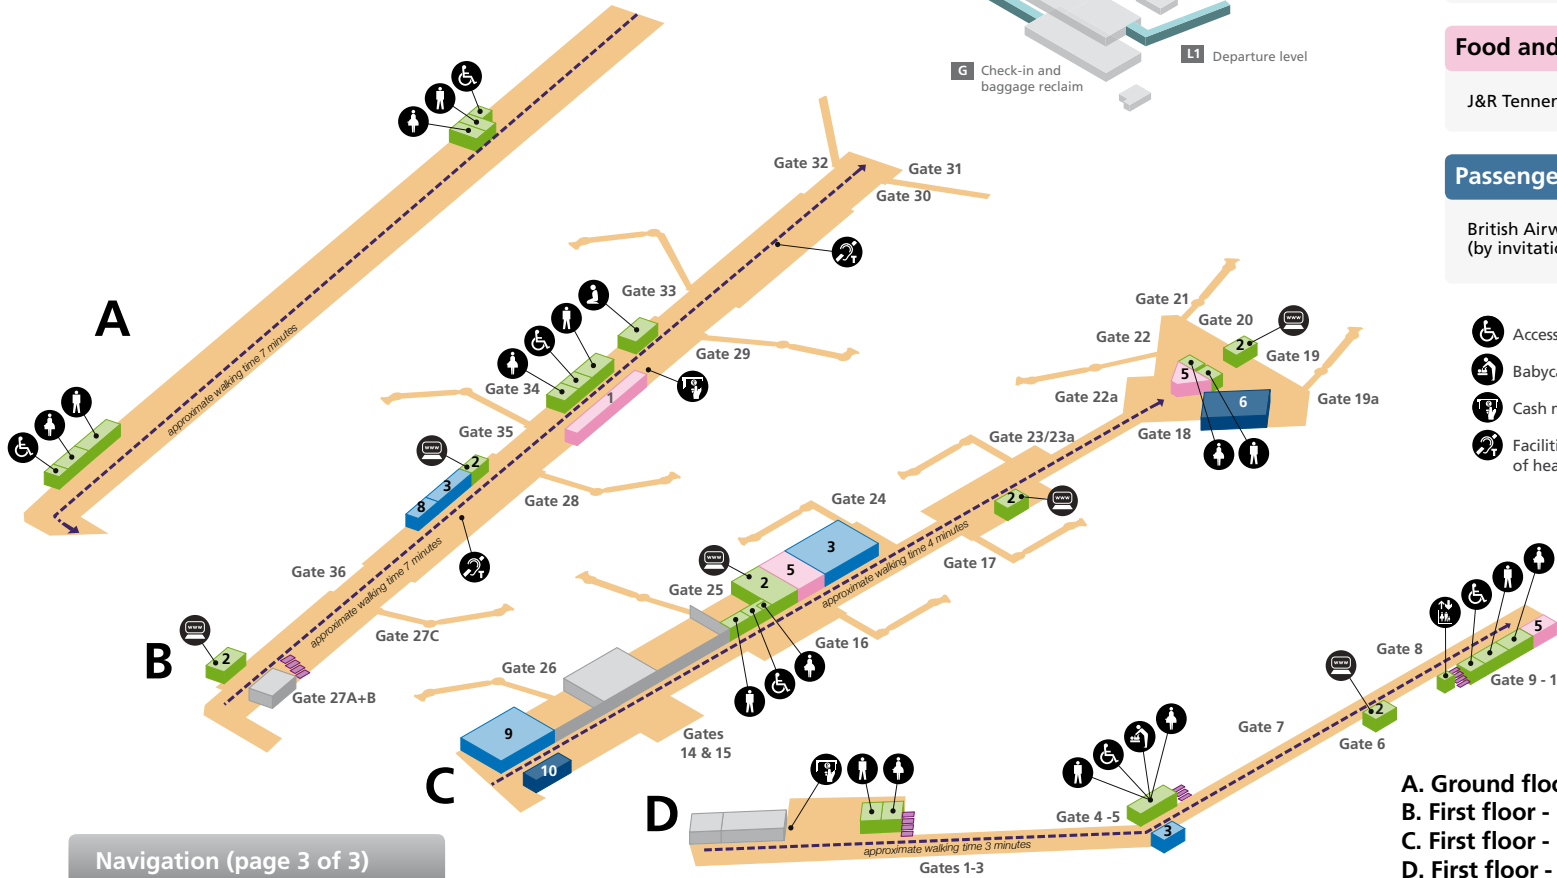

Food and drink

First stop cafe	22	Starbucks	32
JD Wetherspoon Pub	14		

- | | | |
|------------------------------------|-------------------|-----------------------|
| Accessible toilet | Internet facility | Telephone |
| Babycare | Left luggage | Ticket sales |
| Baggage enquiries | Lift | Toilet men |
| Baggage reclaim | Lost property | Toilet women |
| Cash machine | Passport control | Public areas |
| Check-in | Postbox | Passenger areas |
| Escalator | Prayer/Quiet room | Before/After security |
| Facilities for the hard of hearing | Seating | |

Navigation (page 1 of 3)

Ground floor	1
First and second floors	2
Arrival / departure piers	3

Glasgow Airport

Arrival / departure piers

Glasgow Airport plan

Shopping

WHSmith	3	World Duty Free	9
---------	---	-----------------	---

- Accessible toilet
- Internet facility
- Toilet women
- Babycare
- Lift
- Passenger areas
- Cash machine
- Prayer area
- Toilet men
- Facilities for the hard of hearing
- Toilet men

- A. Ground floor - International arrivals pier
- B. First floor - International departure gates 27-36
- C. First floor - Domestic departure gates 14-26
- D. First floor - Departure gates 1-12

Navigation (page 3 of 3)

Ground floor	1
First and second floors	2
Arrival / departure piers	3