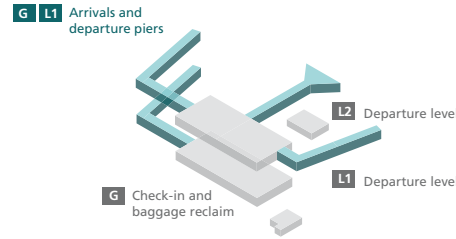

Food and drink

First stop cafe	22	Starbucks	32
JD Wetherspoon Pub	14		

- | | | |
|------------------------------------|-------------------|-----------------------|
| Accessible toilet | Internet facility | Telephone |
| Babycare | Left luggage | Ticket sales |
| Baggage enquiries | Lift | Toilet men |
| Baggage reclaim | Lost property | Toilet women |
| Cash machine | Passport control | Public areas |
| Check-in | Postbox | Passenger areas |
| Escalator | Prayer/Quiet room | Before/After security |
| Facilities for the hard of hearing | Seating | |

Navigation (page 1 of 3)

Ground floor	1
First and second floors	2
Arrival / departure piers	3

Glasgow Airport

Arrival / departure piers

Glasgow Airport plan

Shopping

WHSmith	3	World Duty Free	9
---------	---	-----------------	---