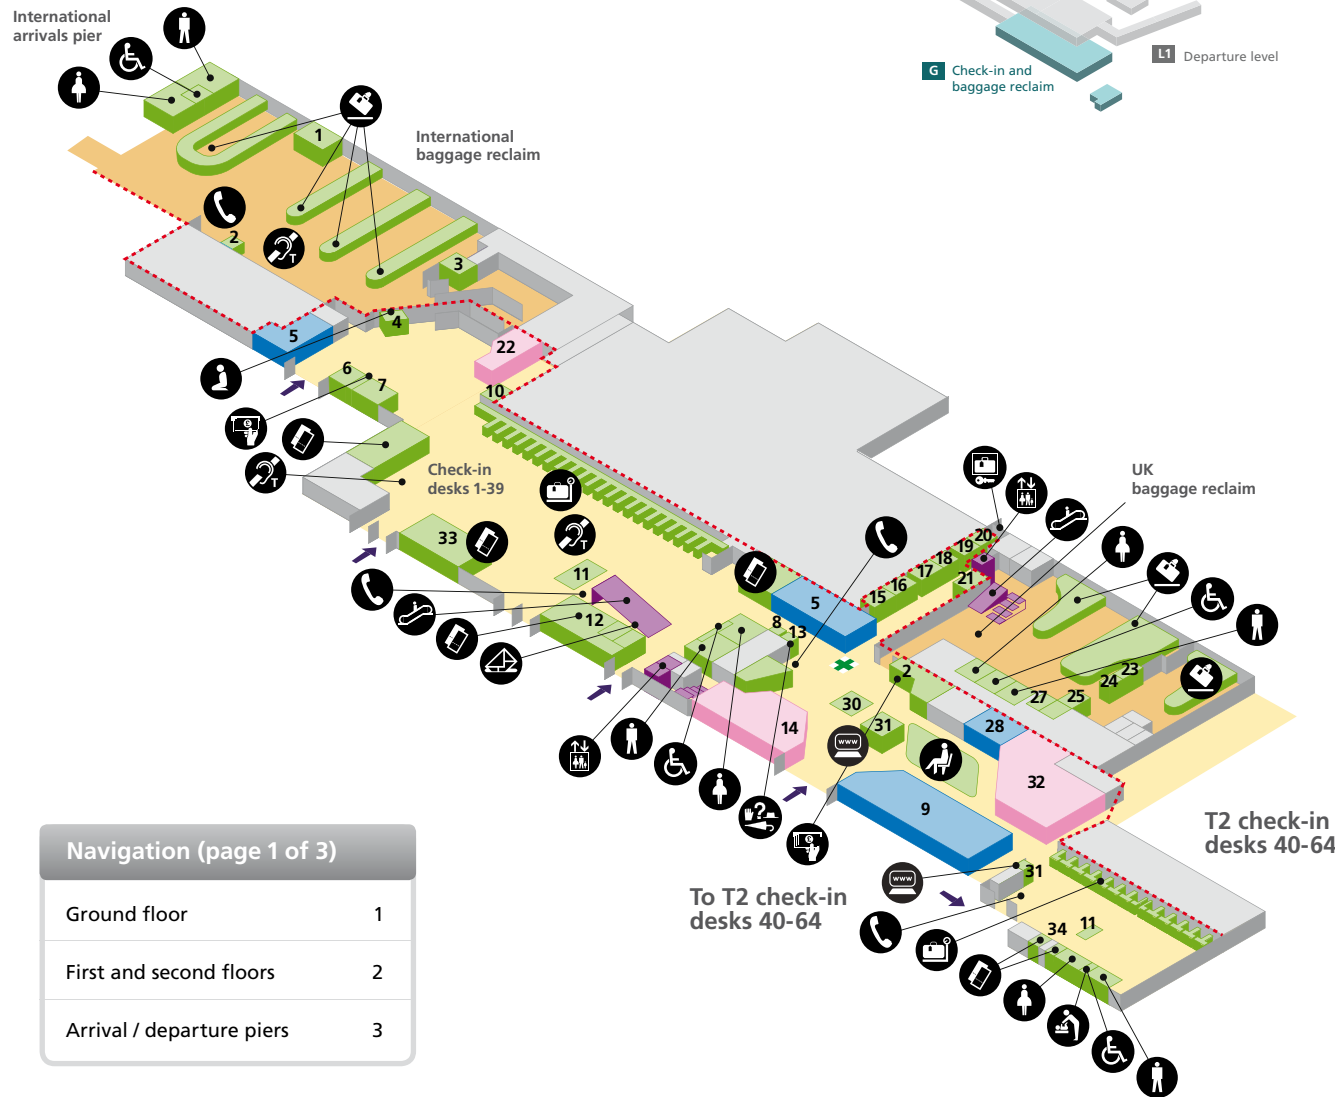

Glasgow Airport

Ground floor

Glasgow Airport plan

Shopping

Sims Family Entertainment	28	WHSmith	5
Tesco Express	9		

Services

American Express bureau de change	2	Multi faith prayer room	4
Avis car hire	15	National/Alamo car hire	17
Baggage enquiry office	1	Arnold Clark car hire	21
Barrhead travel	7	Onward travel information	13
BMI baggage service office	25	Outsize baggage	10
British Airways baggage service office	27	Reserved seating	11
Budget	19	Servisair baggage office	27
Check-in desks	33	Shop and Collect	9
Customs red point	3	Special assistance point	30
Enterprise car hire	20	Spectrum internet desks	31
Europcar car hire	16	Taxi information desk	12
Hertz car hire	18	Thomas Cook ticket desk	34
Menzies baggage office	24	Travelex bureau de change	6
		VisitScotland	8

Food and drink

First stop cafe	22	Starbucks	32
JD Wetherspoon Pub	14		

- | | | |
|------------------------------------|-------------------|-----------------------|
| Accessible toilet | Internet facility | Telephone |
| Babycare | Left luggage | Ticket sales |
| Baggage enquiries | Lift | Toilet men |
| Baggage reclaim | Lost property | Toilet women |
| Cash machine | Passport control | Public areas |
| Check-in | Postbox | Passenger areas |
| Escalator | Prayer/Quiet room | Before/After security |
| Facilities for the hard of hearing | Seating | |

Navigation (page 1 of 3)

Ground floor	1
First and second floors	2
Arrival / departure piers	3

Glasgow Airport

Arrival / departure piers

Glasgow Airport plan

Shopping

WHSmith	3	World Duty Free	9
---------	---	-----------------	---

- Accessible toilet
- Internet facility
- Toilet women
- Babycare
- Lift
- Passenger areas
- Cash machine
- Prayer area
- Toilet men
- Facilities for the hard of hearing
- Toilet men

- A. Ground floor - International arrivals pier
- B. First floor - International departure gates 27-36
- C. First floor - Domestic departure gates 14-26
- D. First floor - Departure gates 1-12