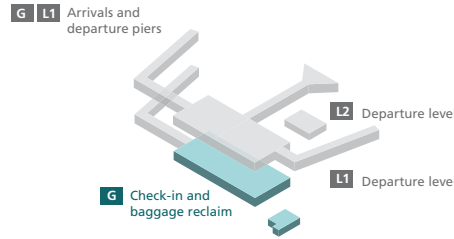

Glasgow Airport

Ground floor

Glasgow Airport plan

Shopping

Sims Family Entertainment	28	WHSmith	5
Tesco Express	9		

Services

American Express bureau de change	2	Multi faith prayer room	4
Avis car hire	15	National/Alamo car hire	17
Baggage enquiry office	1	Arnold Clark car hire	21
Barrhead travel	7	Onward travel information	13
BMI baggage service office	25	Outsize baggage	10
British Airways baggage service office	27	Reserved seating	11
Budget	19	Servisair baggage office	27
Check-in desks	33	Shop and Collect	9
Customs red point	3	Special assistance point	30
Enterprise car hire	20	Spectrum internet desks	31
Europcar car hire	16	Taxi information desk	12
Hertz car hire	18	Thomas Cook ticket desk	34
Menzies baggage office	24	Travelex bureau de change	6
		VisitScotland	8

Navigation (page 1 of 3)

Ground floor	1
First and second floors	2
Arrival / departure piers	3

Glasgow Airport

Arrival / departure piers

Glasgow Airport plan

Shopping

WHSmith	3	World Duty Free	9
---------	---	-----------------	---

- Accessible toilet
- Internet facility
- Toilet women
- Babycare
- Lift
- Passenger areas
- Cash machine
- Prayer area
- Toilet men
- Facilities for the hard of hearing
- Toilet men

- A. Ground floor - International arrivals pier
- B. First floor - International departure gates 27-36
- C. First floor - Domestic departure gates 14-26
- D. First floor - Departure gates 1-12