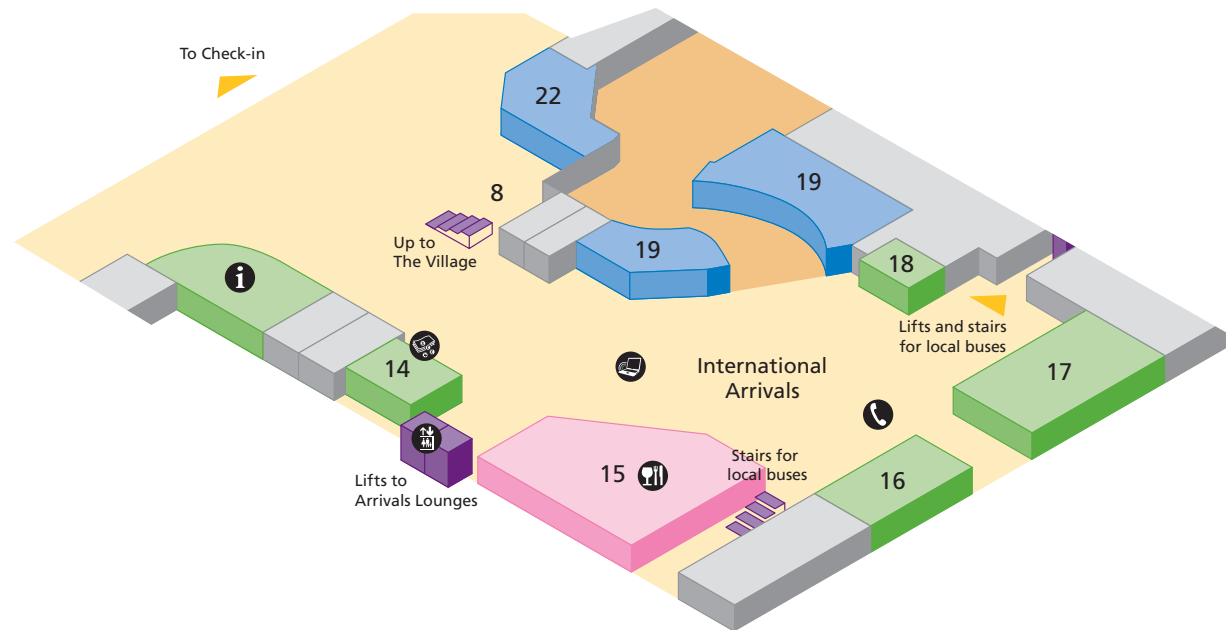

South Terminal - Arrivals

- Public areas
- Passenger areas

Services

- Bureau de change
- Information
- Lift
- Restaurant / Café
- Public telephone
- Tickets
- Wireless hotspot
- 8 UK Immigration Services phone
- 14 Travelex Bureau de Change and Cash Point
- 16 Left baggage (Excess Baggage Company)
- 17 Onward Travel Centre
- 18 Shop & Collect

Shopping & restaurants

- 15 Costa Coffee
- 19 Arrivals shop
- 22 WHSmith