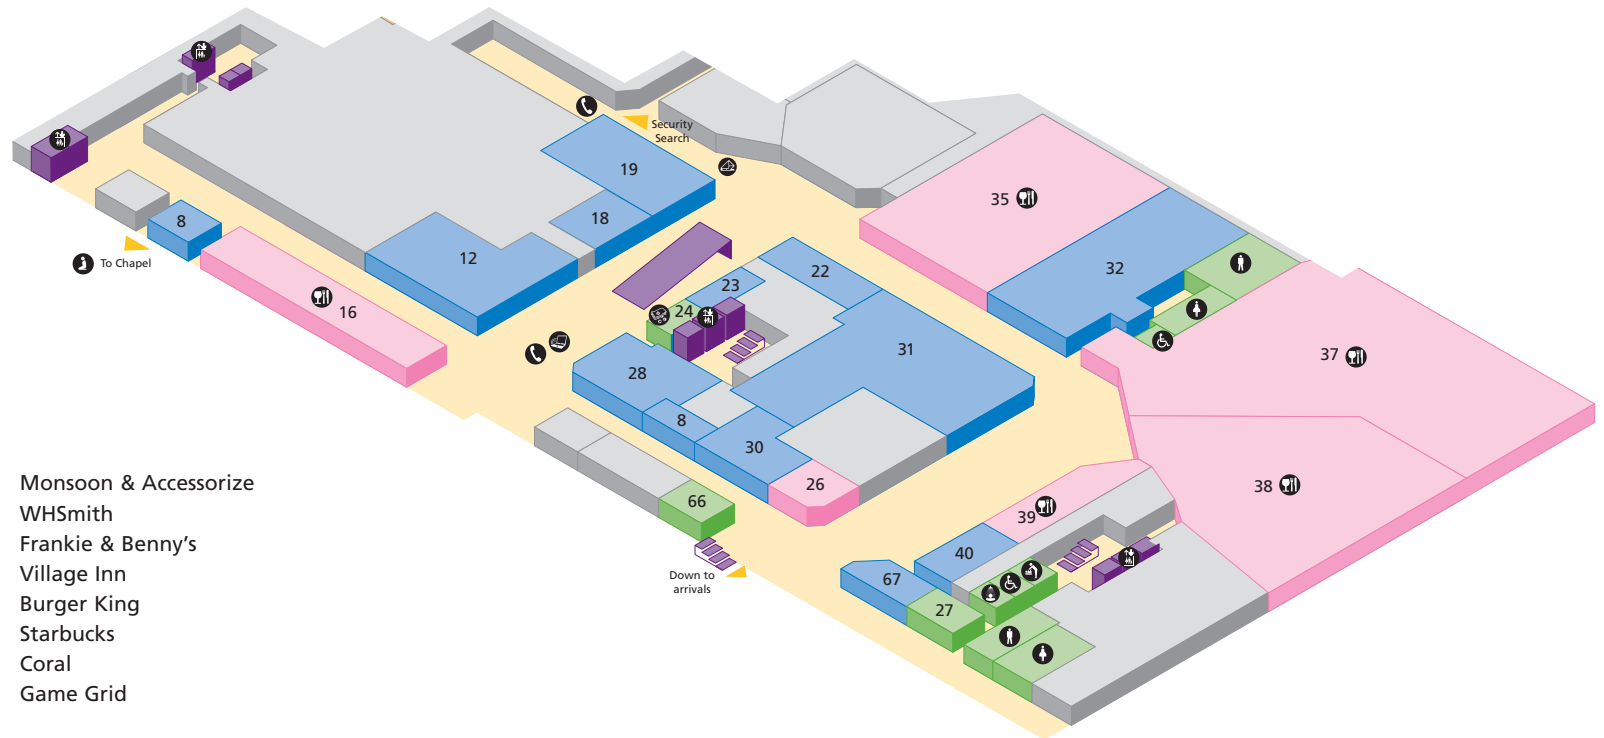

Shopping & restaurants

- 15 Costa Coffee
- 19 Arrivals shop
- 22 WHSmith

South Terminal - The Village

- Public areas
- Passenger areas

Services

- Accessible toilet
- Babycare
- Bureau de change
- Chapel
- Lift
- Postbox
- Restaurant / Café
- Shower facilities
- Public telephone
- Toilet men
- Toilet women
- Wireless hotspot
- 24 Moneycorp Bureau de Change
- 27 Photo booths
- 66 Cash machine

Shopping & restaurants

- | | |
|--|--|
| <ul style="list-style-type: none"> 8 Spectrum Internet 12 Boots 16 Caffe Nero 18 Body Shop 19 Sunglass Hut 22 Tie Rack 23 La Senza 26 Krispy Kreme 28 Bags etc 30 JD | <ul style="list-style-type: none"> 31 Monsoon & Accessorize 32 WHSmith 35 Frankie & Benny's 37 Village Inn 38 Burger King 39 Starbucks 40 Coral 67 Game Grid |
|--|--|

South Terminal - International departure lounge, lower level

- Public areas
- Passenger areas

Services

- Accessible toilet
- Bureau de change
- Information
- Lift
- Restaurant / Café
- Security
- Public telephone
- Toilet men
- Toilet women
- Wireless hotspot
- 27 Moneycorp Bureau de Change and Cash Point
- 48 Travelex Bureau de Change and Cash Point
- 67 Customs VAT office
- 70 Special Assistance Desk & Reserved Seating
- 71 Instant Massage

South Terminal - International departure lounge, upper level

- Public areas
- Passenger areas

Services

- Accessible toilet
- Airline lounge
- Babycare
- Bureau de change
- Lift
- Restaurant / Café
- Public telephone
- Toilet men
- Toilet women
- Wireless hotspot
- 52 Airline lounges
- 73 Moneycorp Bureau de Change