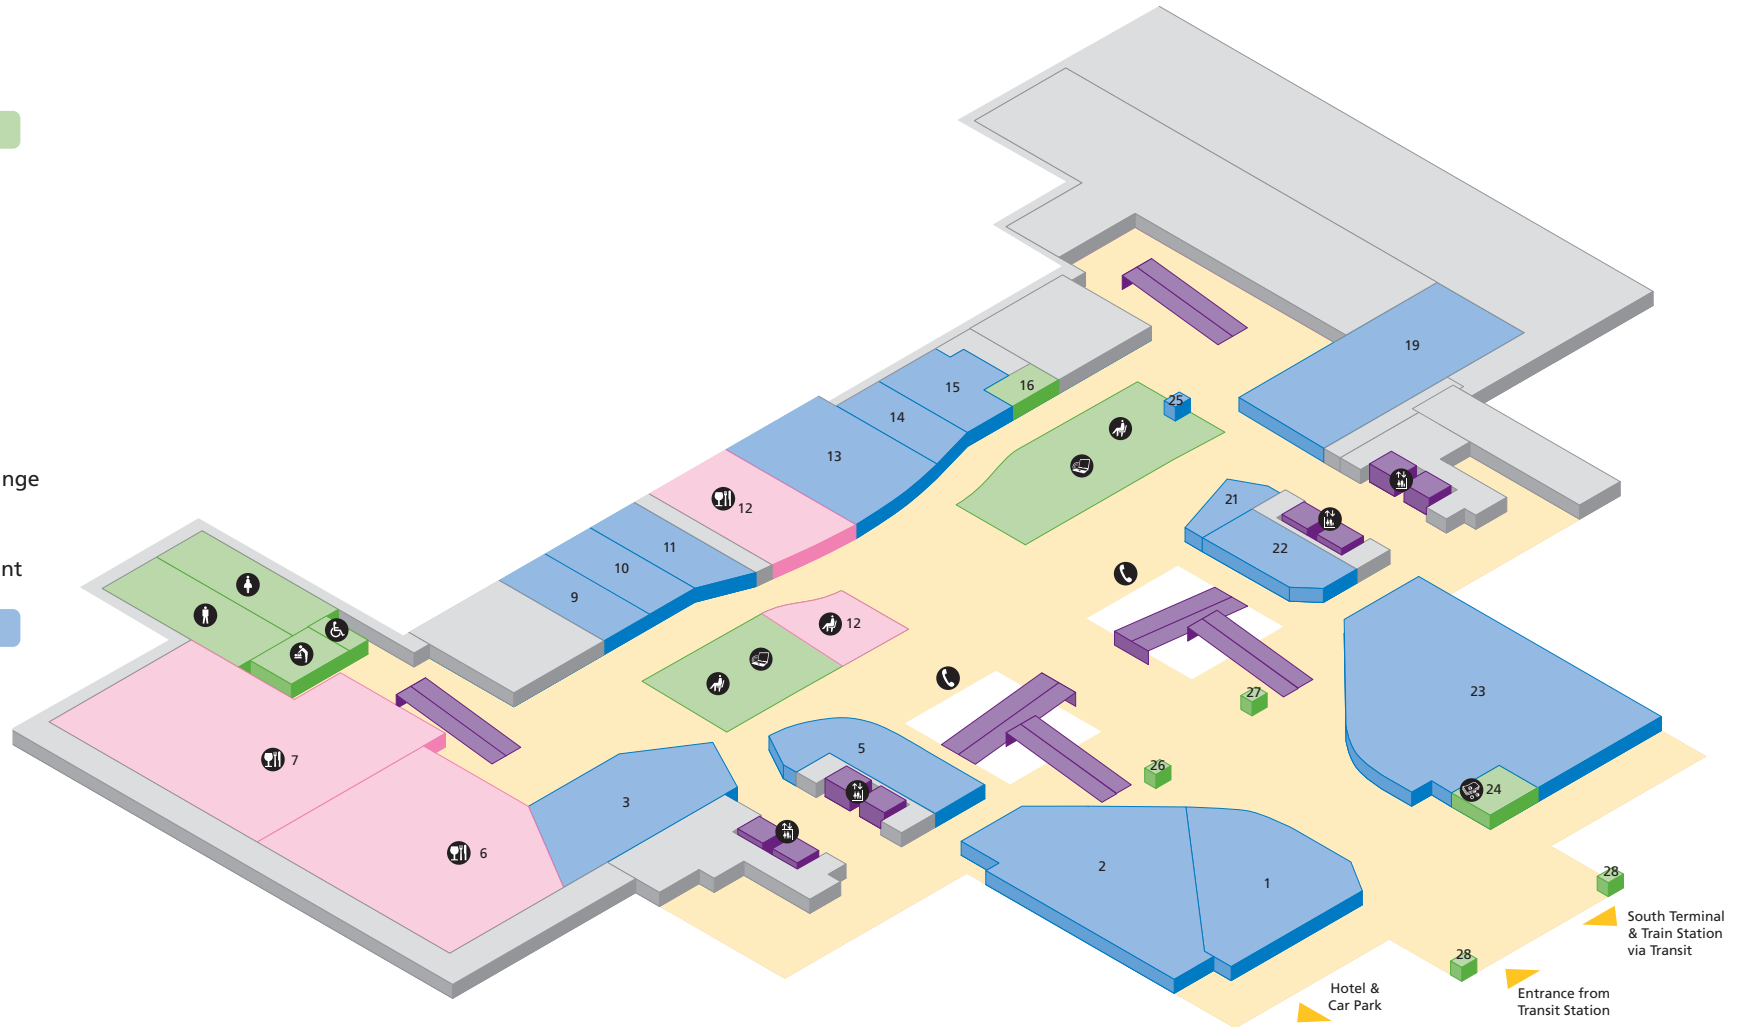

North Terminal - The Avenue

- Public areas
- Passenger areas

Services

- Accessible toilet
- Babycare
- Bureau de change
- Lift
- Restaurant / Café
- Public telephone
- Toilet men
- Toilet women
- Wireless hotspot
- 16 Cash machines
- 24 Moneycorp Bureau de Change
- 26 Promotion stand
- 27 Photo booth
- 28 Special Assistance help point

Shopping & restaurants

- 1 Boots
- 2 M&S Simply Food
- 3 Excess baggage
- 5 La Senza
- 6 Globe Freehouse
- 7 Joe's Kitchen
- 9 Sunglass Hut
- 10 Antler
- 11 Body Shop
- 12 Costa Coffee
- 13 Monsoon
- 14 Accessorize
- 15 Glorious Britain
- 19 Game Grid
- 21 Rolling Luggage
- 22 Tie Rack
- 23 WHSmith
- 25 Spectrum Internet

North Terminal - Arrivals

- Public areas
- Passenger areas

Services

- Accessible toilet
- Babycare
- Baggage reclaim
- Bureau de change
- Information
- Lift
- Restaurant / Café
- Public telephone
- Toilet men
- Toilet women
- Wireless hotspot
- 1 Airline desk
- 3 National Express tickets
- 4 British Hotel Reservation Centre (BHRC)
- 5 Travelex Bureau de Change
- 6 Airline desk
- 7 Airline desk
- 11 National Express waiting area
- 12 HM Immigration
- 15 Cash machine
- 17 Shop & Collect
- 18 Hotel link
- 19 Special Assistance help point

Shopping & restaurants

- 49 Excess baggage (until November 2008)

North Terminal - International departure lounge, upper level

- Public areas
- Passenger areas

Services

-  Accessible toilet
-  Babycare
-  Bureau de change
-  Lift
-  Public telephone
-  Restaurant / Café
-  Toilet men
-  Toilet women
-  Wireless hotspot
- 2 Moneycorp Bureau de Change and Cash Point
- 17 Instant Massage