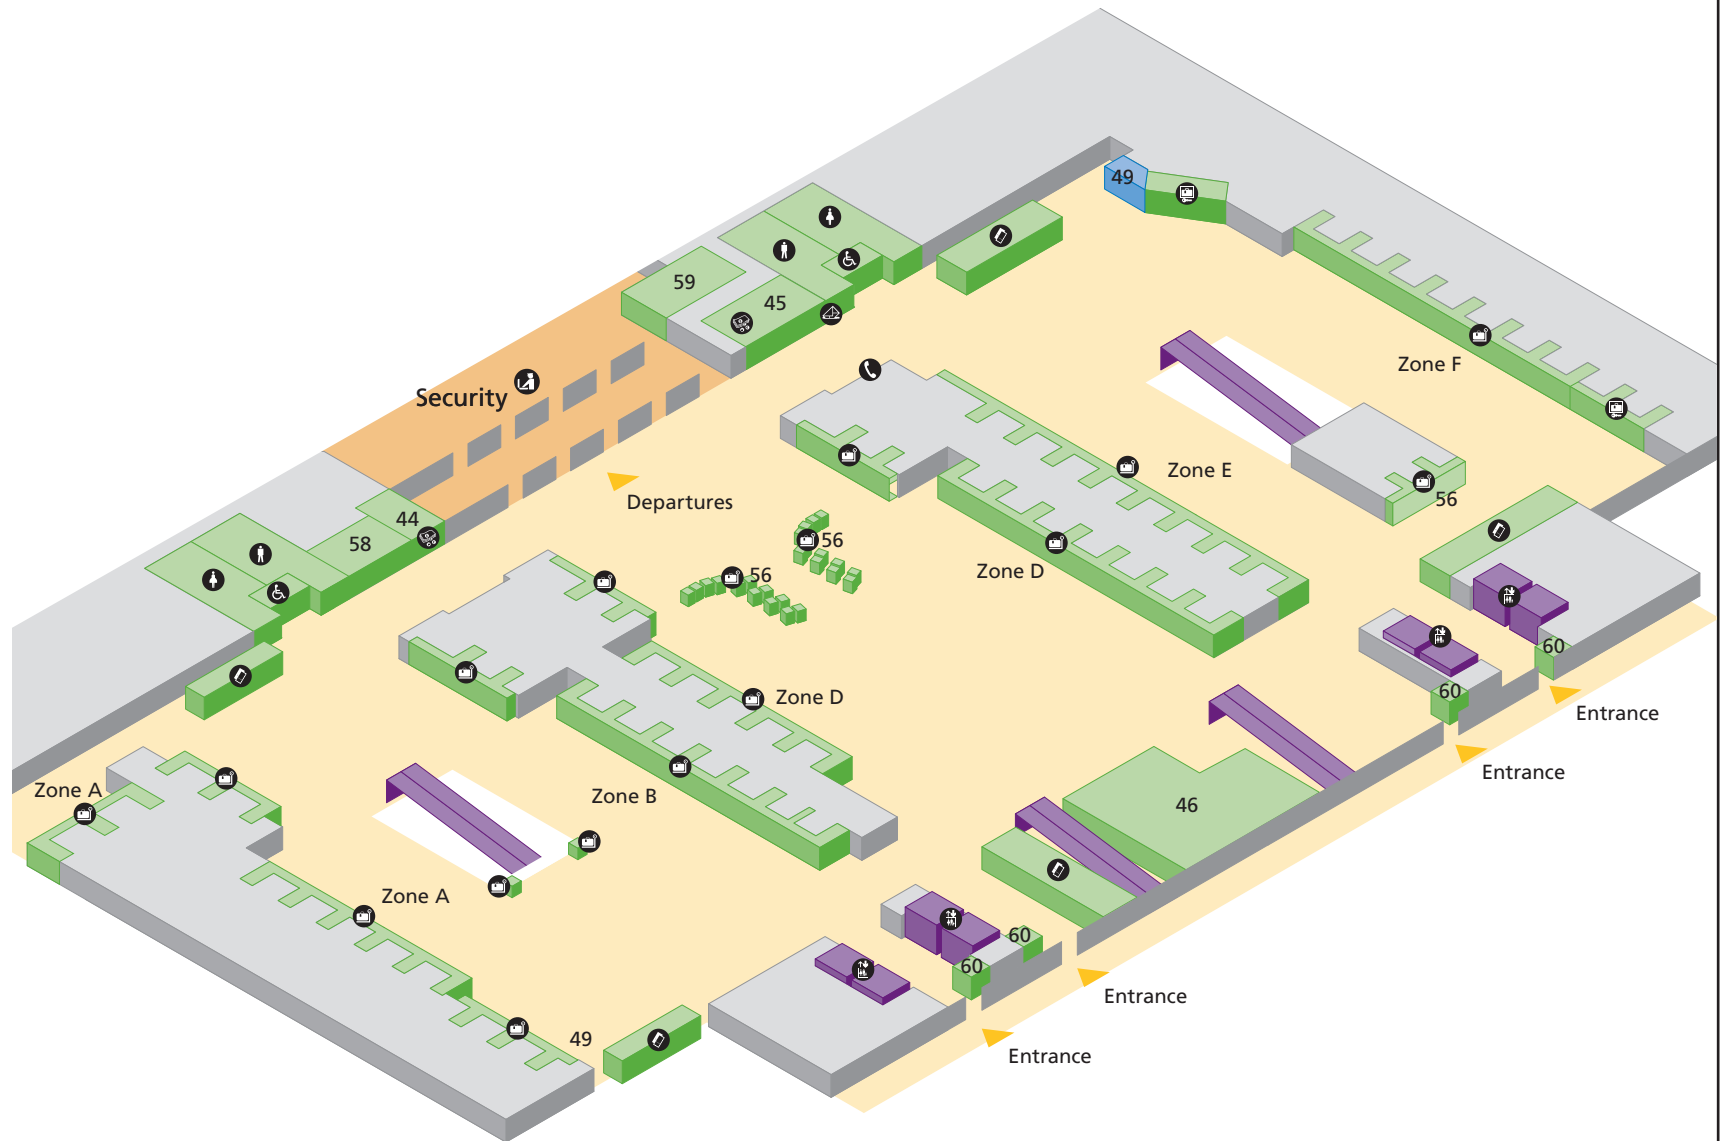

North Terminal - Arrivals

- Public areas
- Passenger areas

Services

- Accessible toilet
- Babycare
- Baggage reclaim
- Bureau de change
- Information
- Lift
- Restaurant / Café
- Public telephone
- Toilet men
- Toilet women
- Wireless hotspot
- 1 Airline desk
- 3 National Express tickets
- 4 British Hotel Reservation Centre (BHRC)
- 5 Travelex Bureau de Change
- 6 Airline desk
- 7 Airline desk
- 11 National Express waiting area
- 12 HM Immigration
- 15 Cash machine
- 17 Shop & Collect
- 18 Hotel link
- 19 Special Assistance help point

Shopping & restaurants

- 2 WHSmith
- 8 Gamegrid
- 9 WDF Arrivals shop
- 10 Costa Coffee
- 16 Spectrum Internet

North Terminal - Check in

- Public areas
- Passenger areas

Services

- Accessible toilet
- Bureau de change
- Check-in
- Left luggage
- Lift
- Postbox
- Restaurant / Café
- Public telephone
- Tickets
- Toilet men
- Toilet women
- 44 Travelex Bureau de Change with Cash Point
- 45 Moneycorp Bureau de Change
- 46 BA Customer Services
- 56 BA self-service check-in
- 58 Customs VAT office
- 59 Special Assistance help point & Reserved seating
- 60 Special Assistance help point

Shopping & restaurants

- 49 Excess baggage (until November 2008)

North Terminal - International departure lounge, upper level

- Public areas
- Passenger areas

Services

-  Accessible toilet
-  Babycare
-  Bureau de change
-  Lift
-  Public telephone
-  Restaurant / Café
-  Toilet men
-  Toilet women
-  Wireless hotspot
- 2 Moneycorp Bureau de Change and Cash Point
- 17 Instant Massage

Shopping & restaurants

- 1 Nike
- 3 Le Petit Chez Gerard
- 4 Chez Gerard
- 5 Lloyds No.1
- 6 Starbucks
- 7 Eat
- 8 Shake-A-Hula
- 9 Aqua Champagne and Wine Bar
- 10 Yo Sushi
- 11 Garfunkels
- 14 Sunglass Hut
- 15 Spectrum Internet
- 16 Costa Coffee