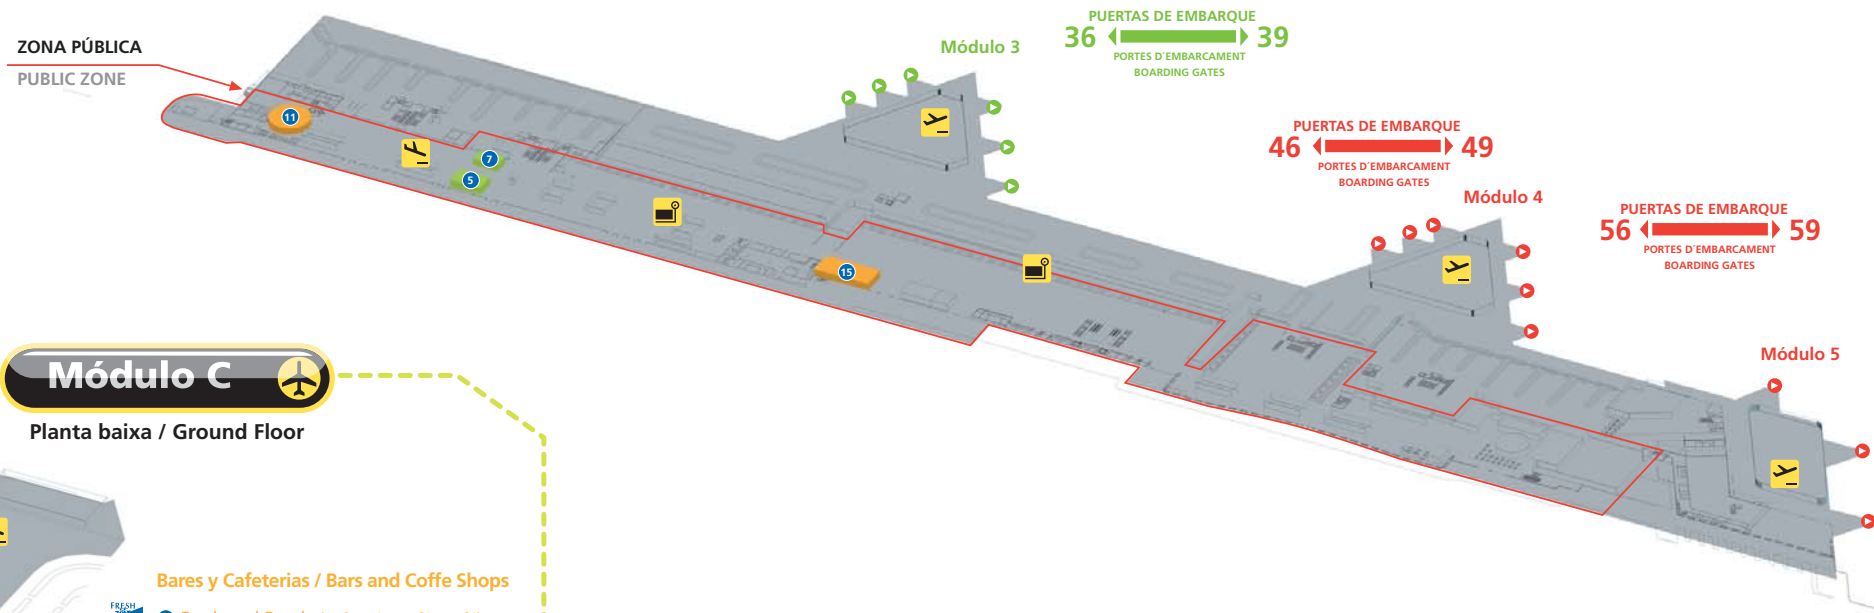

Planta baja

Planta baixa / Ground Floor

Módulo C

Planta baixa / Ground Floor

Bares y Cafeterías / Bars and Coffe Shops

FRESH & READY 12 Fresh and Ready (Cafeteria / Café / Café)